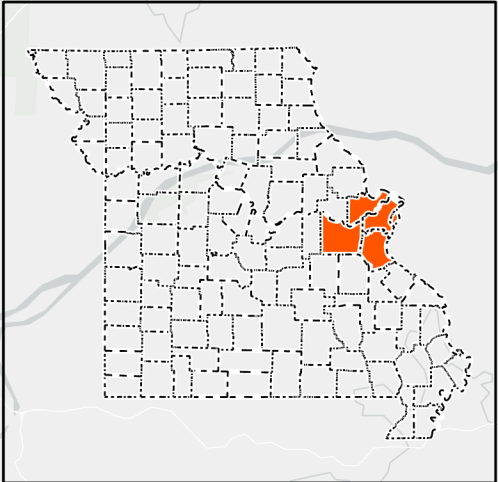

# Wireline or Fixed Wireless Broadband Speeds Coverage St. Louis Region

County Boundary

Served\*

Underserved\*\*

Unservd\*\*\*

Source: FCC Form 477 data - June, 2020

\*Served area: census blocks with wireline or fixed wireless broadband internet service of speeds of at least 25 Mbps download and 3 Mbps upload.

\*\*Underserved area: census blocks without wireline or fixed wireless broadband internet service of speeds of at least 25 Mbps download and 3 Mbps upload.

\*\*\*Unservd area: census blocks without wireline or fixed wireless broadband internet service of speeds of at least 10 Mbps download and 1 Mbps upload.