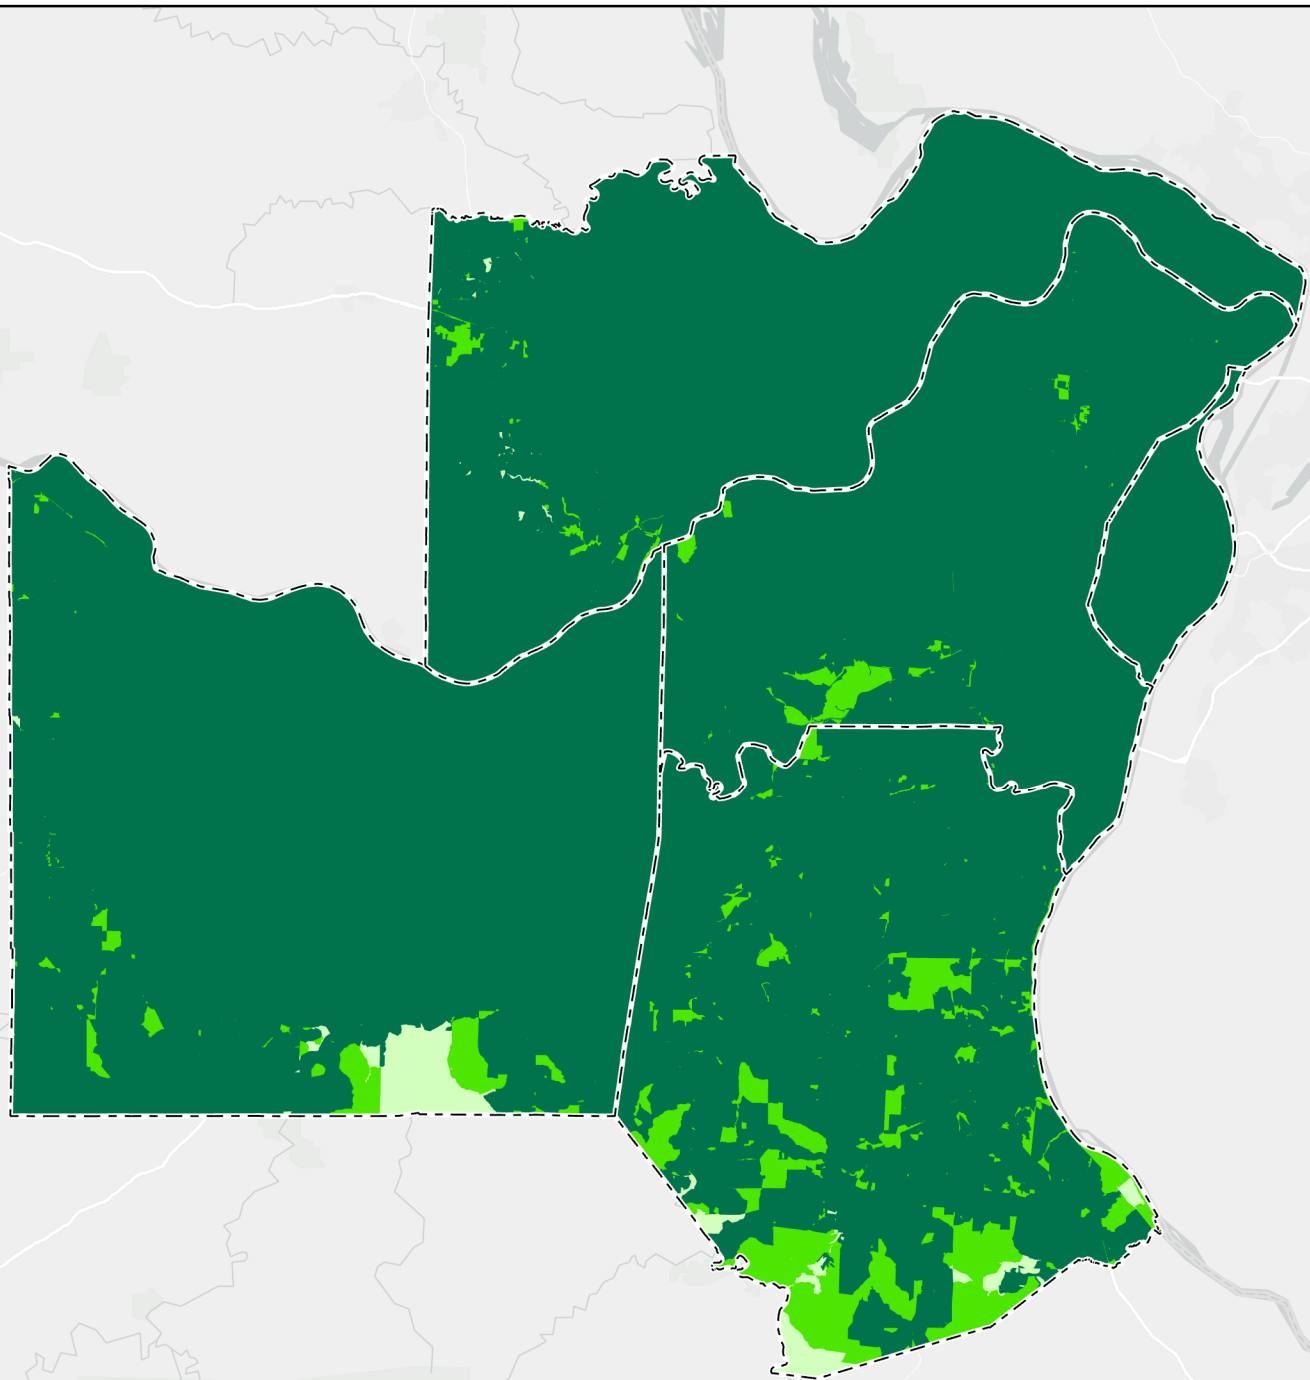

# Wireline or Fixed Wireless Broadband Speeds Coverage St. Louis Region

County Boundary

Served\*

Underserved\*\*

Unservd\*\*\*

Source: FCC Form 477 data - June, 2020

\*Served area: census blocks with wireline or fixed wireless broadband internet service of speeds of at least 25 Mbps download and 3 Mbps upload.

\*\*Underserved area: census blocks without wireline or fixed wireless broadband internet service of speeds of at least 25 Mbps download and 3 Mbps upload.

\*\*\*Unservd area: census blocks without wireline or fixed wireless broadband internet service of speeds of at least 10 Mbps download and 1 Mbps upload.