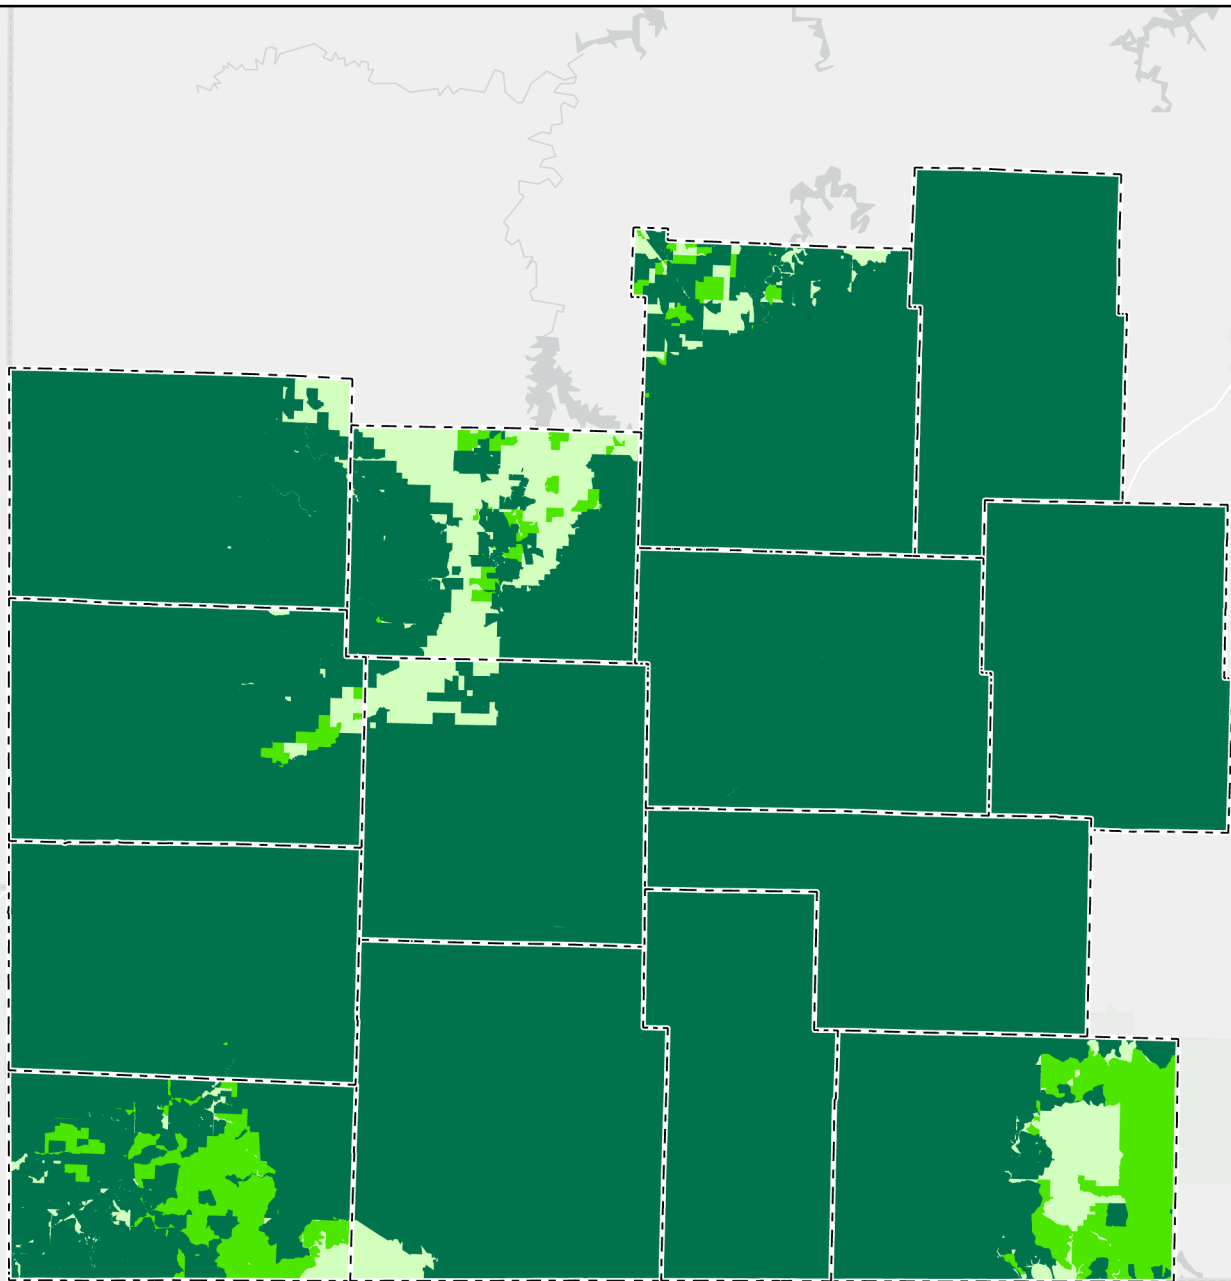

Wireline or Fixed Wireless Broadband Speeds Coverage Southwest Region

Source: FCC Form 477 data - June, 2020

***Served area:** census blocks with wireline or fixed wireless broadband internet service of speeds of at least 25 Mbps download and 3 Mbps upload.

****Underserved area:** census blocks without wireline or fixed wireless broadband internet service of speeds of at least 25 Mbps download and 3 Mbps upload.

*****Unserved area:** census blocks without wireline or fixed wireless broadband internet service of speeds of at least 10 Mbps download and 1 Mbps upload.