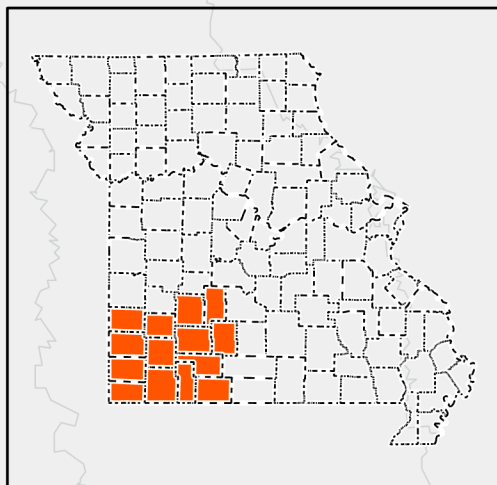

Wireline or Fixed Wireless Broadband Speeds Coverage Southwest Region

Source: FCC Form 477 data - June, 2020

***Served area:** census blocks with wireline or fixed wireless broadband internet service of speeds of at least 25 Mbps download and 3 Mbps upload.

****Underserved area:** census blocks without wireline or fixed wireless broadband internet service of speeds of at least 25 Mbps download and 3 Mbps upload.

*****Unserved area:** census blocks without wireline or fixed wireless broadband internet service of speeds of at least 10 Mbps download and 1 Mbps upload.