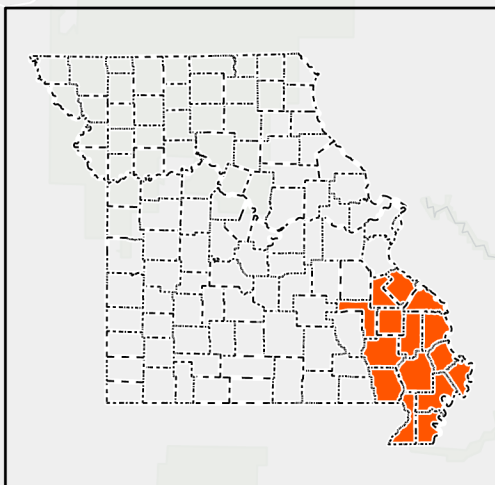

Wireline or Fixed Wireless Broadband Speeds Coverage Southeast Region

Source: FCC Form 477 data - June, 2020

***Served area:** census blocks with wireline or fixed wireless broadband internet service of speeds of at least 25 Mbps download and 3 Mbps upload.

****Underserved area:** census blocks without wireline or fixed wireless broadband internet service of speeds of at least 25 Mbps download and 3 Mbps upload.

*****Unserved area:** census blocks without wireline or fixed wireless broadband internet service of speeds of at least 10 Mbps download and 1 Mbps upload.