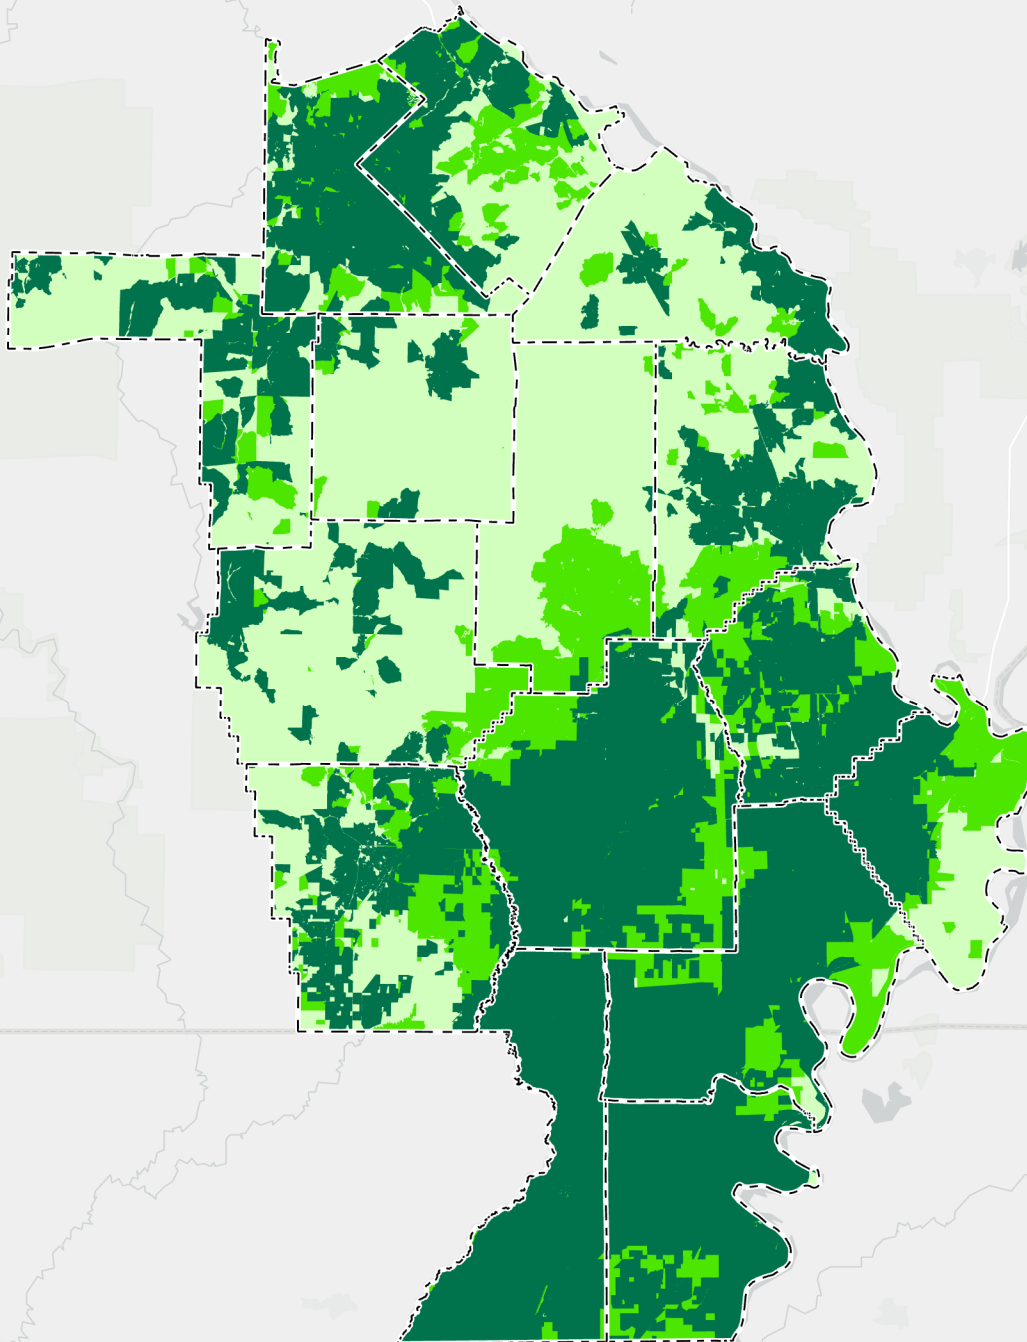

Wireline or Fixed Wireless Broadband Speeds Coverage Southeast Region

Source: FCC Form 477 data - June, 2020

***Served area:** census blocks with wireline or fixed wireless broadband internet service of speeds of at least 25 Mbps download and 3 Mbps upload.

****Underserved area:** census blocks without wireline or fixed wireless broadband internet service of speeds of at least 25 Mbps download and 3 Mbps upload.

*****Unserved area:** census blocks without wireline or fixed wireless broadband internet service of speeds of at least 10 Mbps download and 1 Mbps upload.