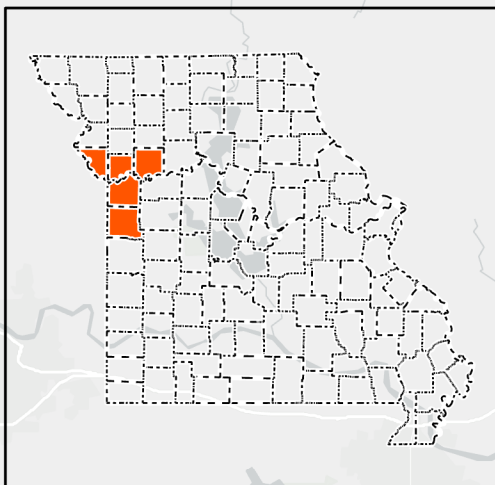

Wireline or Fixed Wireless Broadband Speeds Coverage Kansas City Region

Source: FCC Form 477 data - June, 2020

***Served area:** census blocks with wireline or fixed wireless broadband internet service of speeds of at least 25 Mbps download and 3 Mbps upload.

****Underserved area:** census blocks without wireline or fixed wireless broadband internet service of speeds of at least 25 Mbps download and 3 Mbps upload.

*****Unserved area:** census blocks without wireline or fixed wireless broadband internet service of speeds of at least 10 Mbps download and 1 Mbps upload.