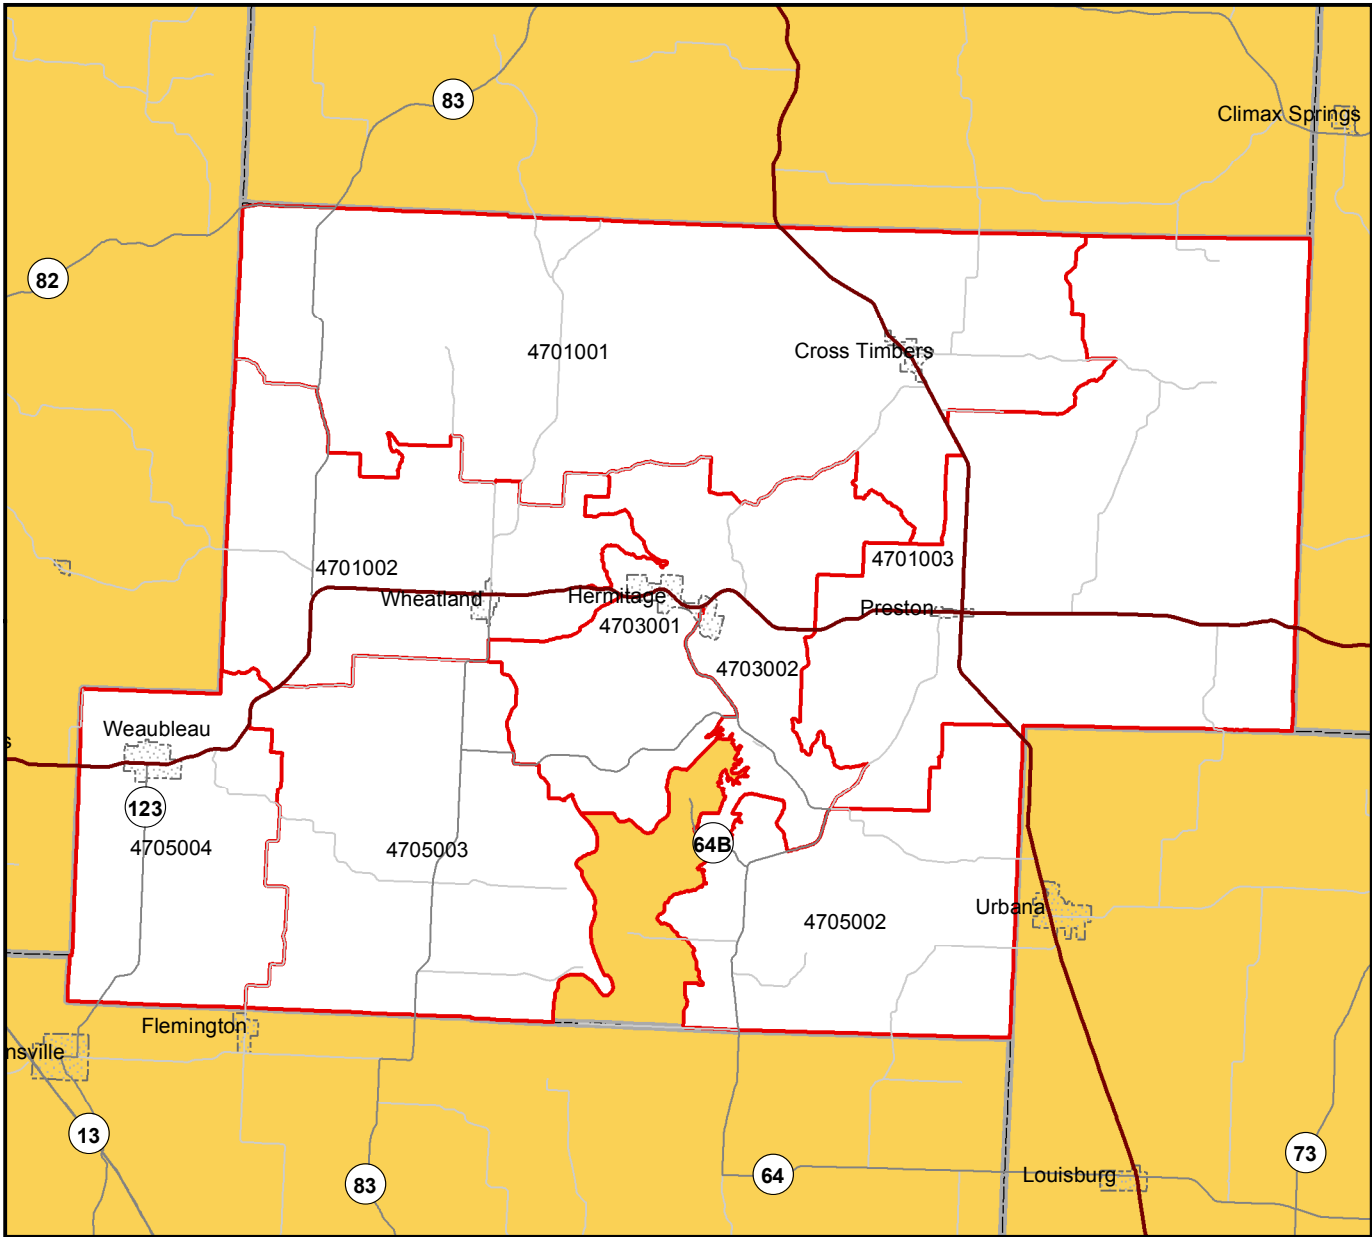

Hickory County

Enhanced Enterprise Zone

-  Enhanced Enterprise Zone
-  County Boundary
-  Town / City

-  Interstate
-  US Highway
-  Missouri State Road
-  Railroad