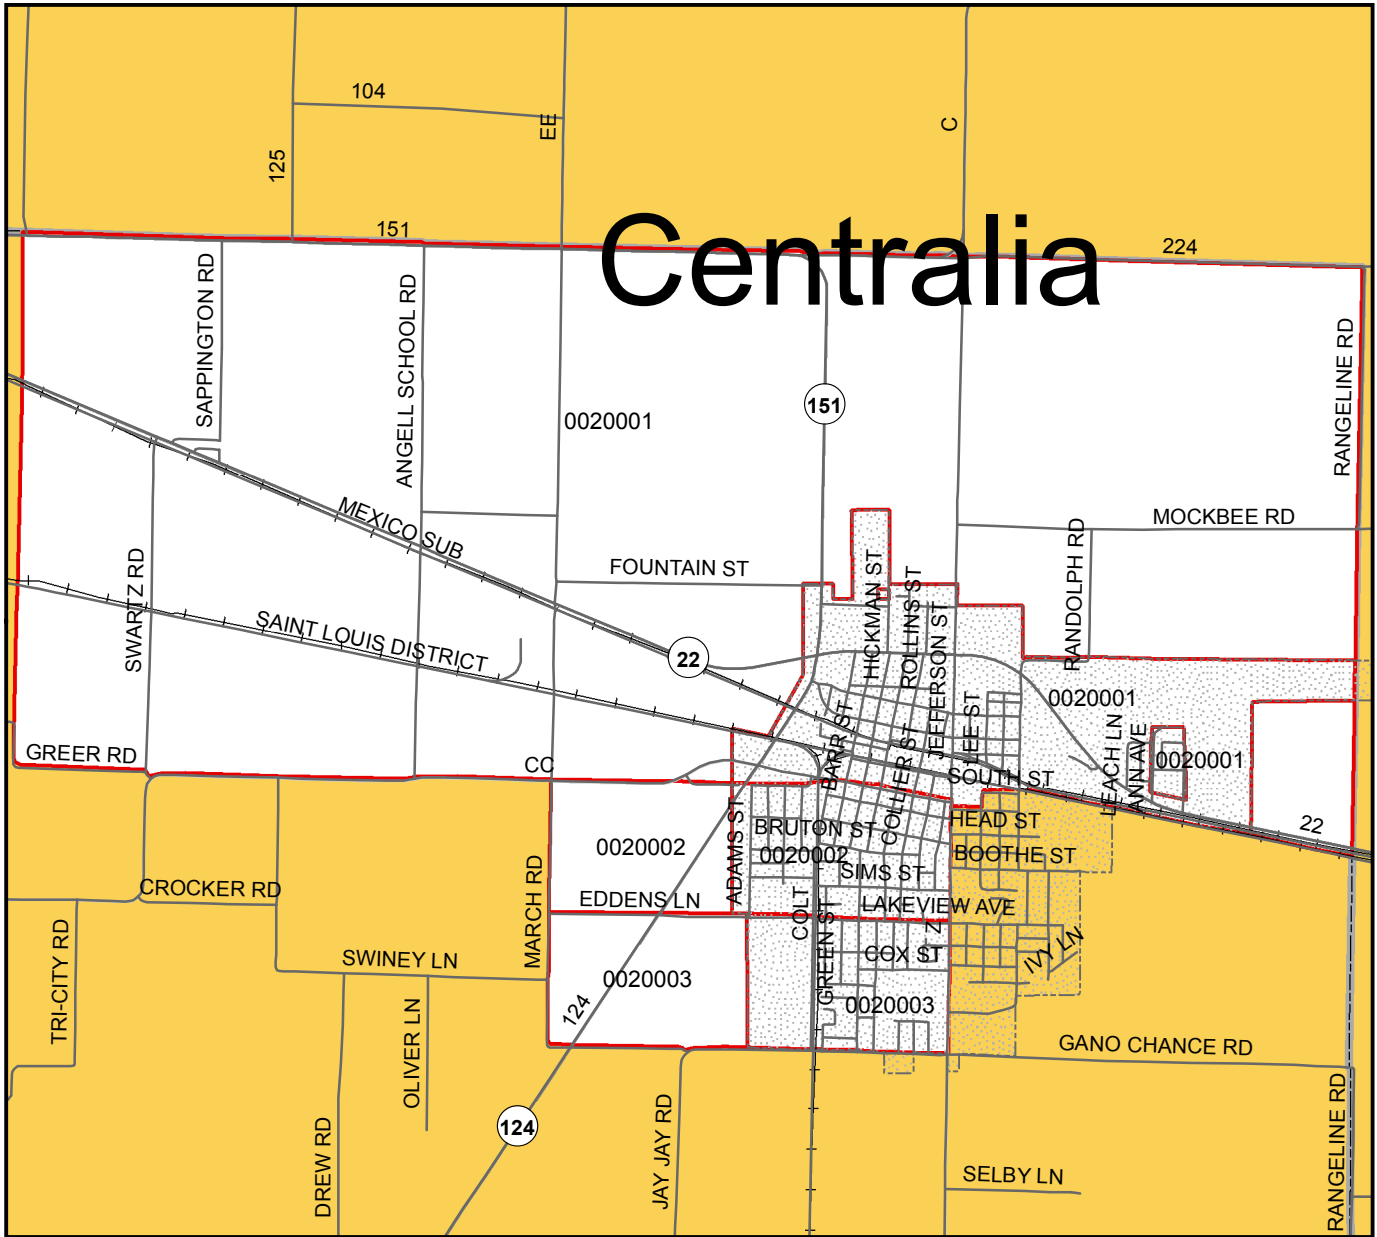

Boone County - Centralia

Enhanced Enterprise Zone

Centralia

-  Enhanced Enterprise Zone
-  County Boundary
-  Town / City

-  Interstate
-  US Highway
-  Missouri State Road
-  Railroad