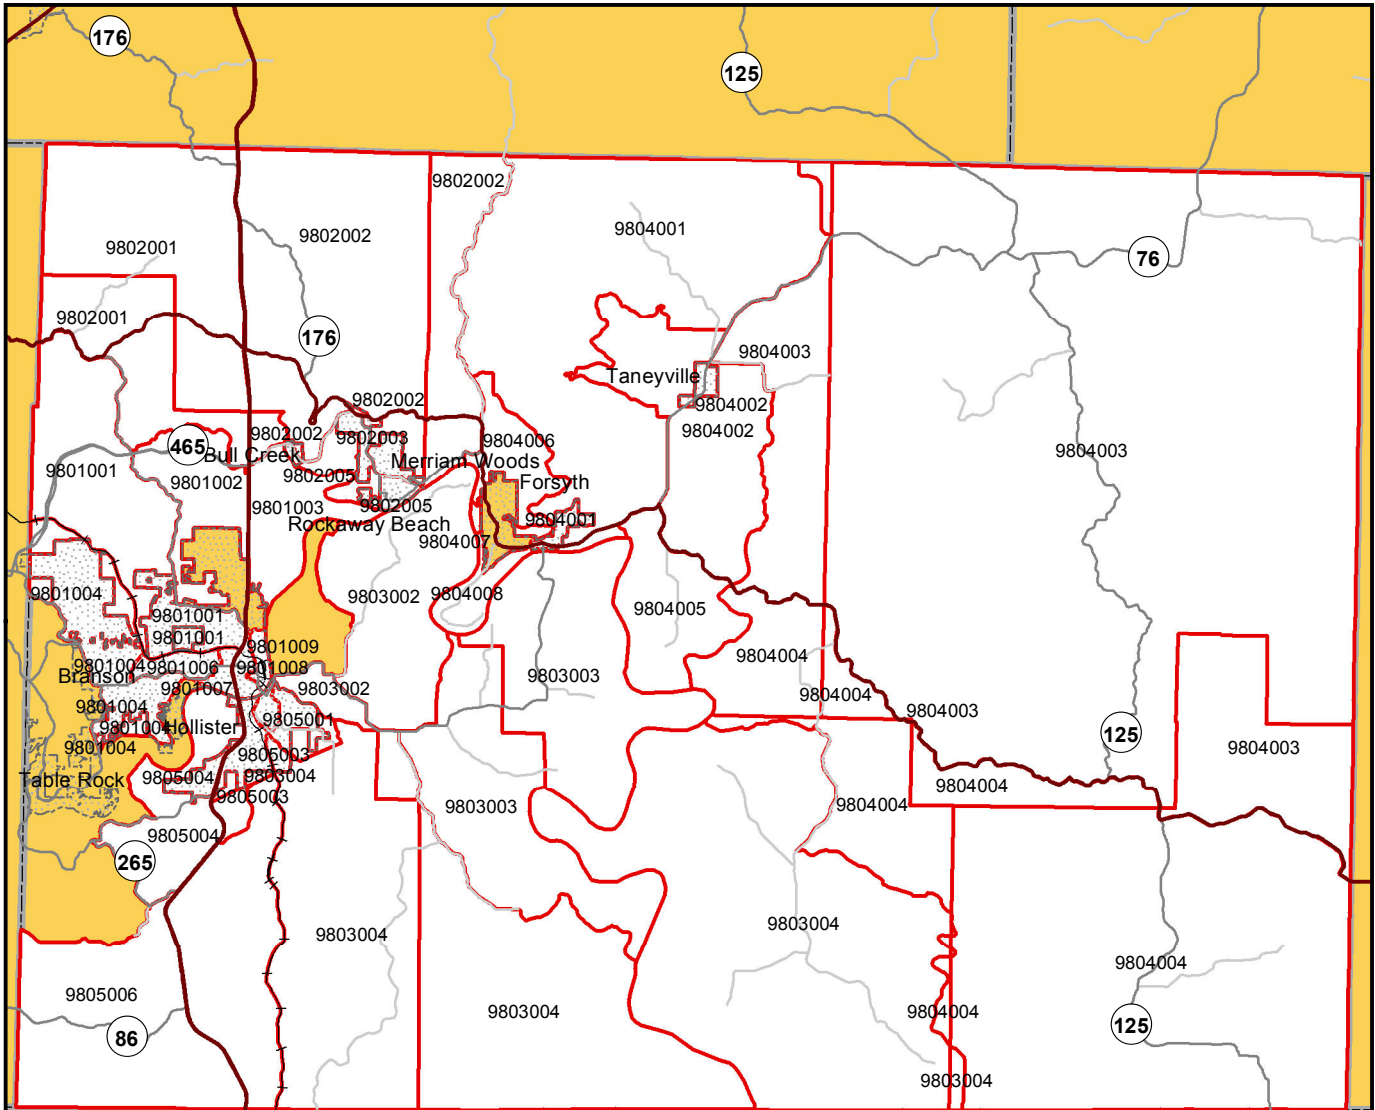

# Taney County 25 Enhanced Enterprise Zone

-  Enhanced Enterprise Zone
-  County Boundary
-  Town / City

-  Interstate
-  US Highway
-  Missouri State Road
-  Railroad