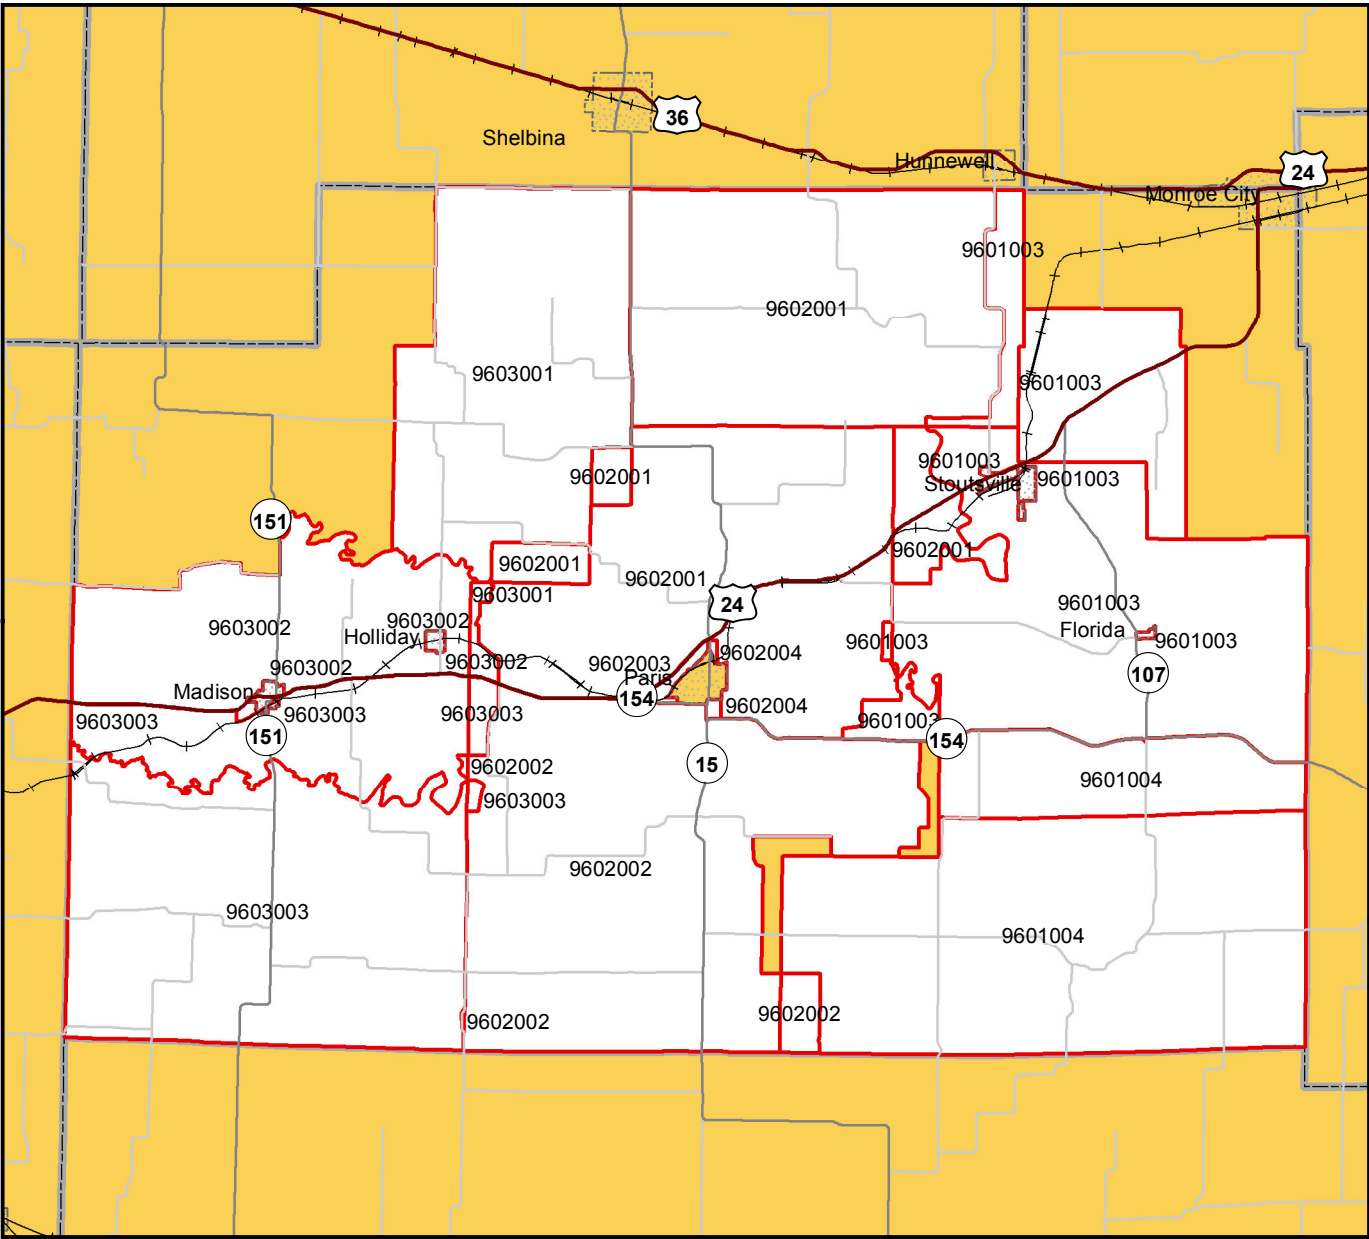

# Monroe County Enhanced Enterprise Zone

	Enhanced Enterprise Zone		
	County Boundary		US
	Town / City		MO
			RR

0      5      10      20  
  
Miles