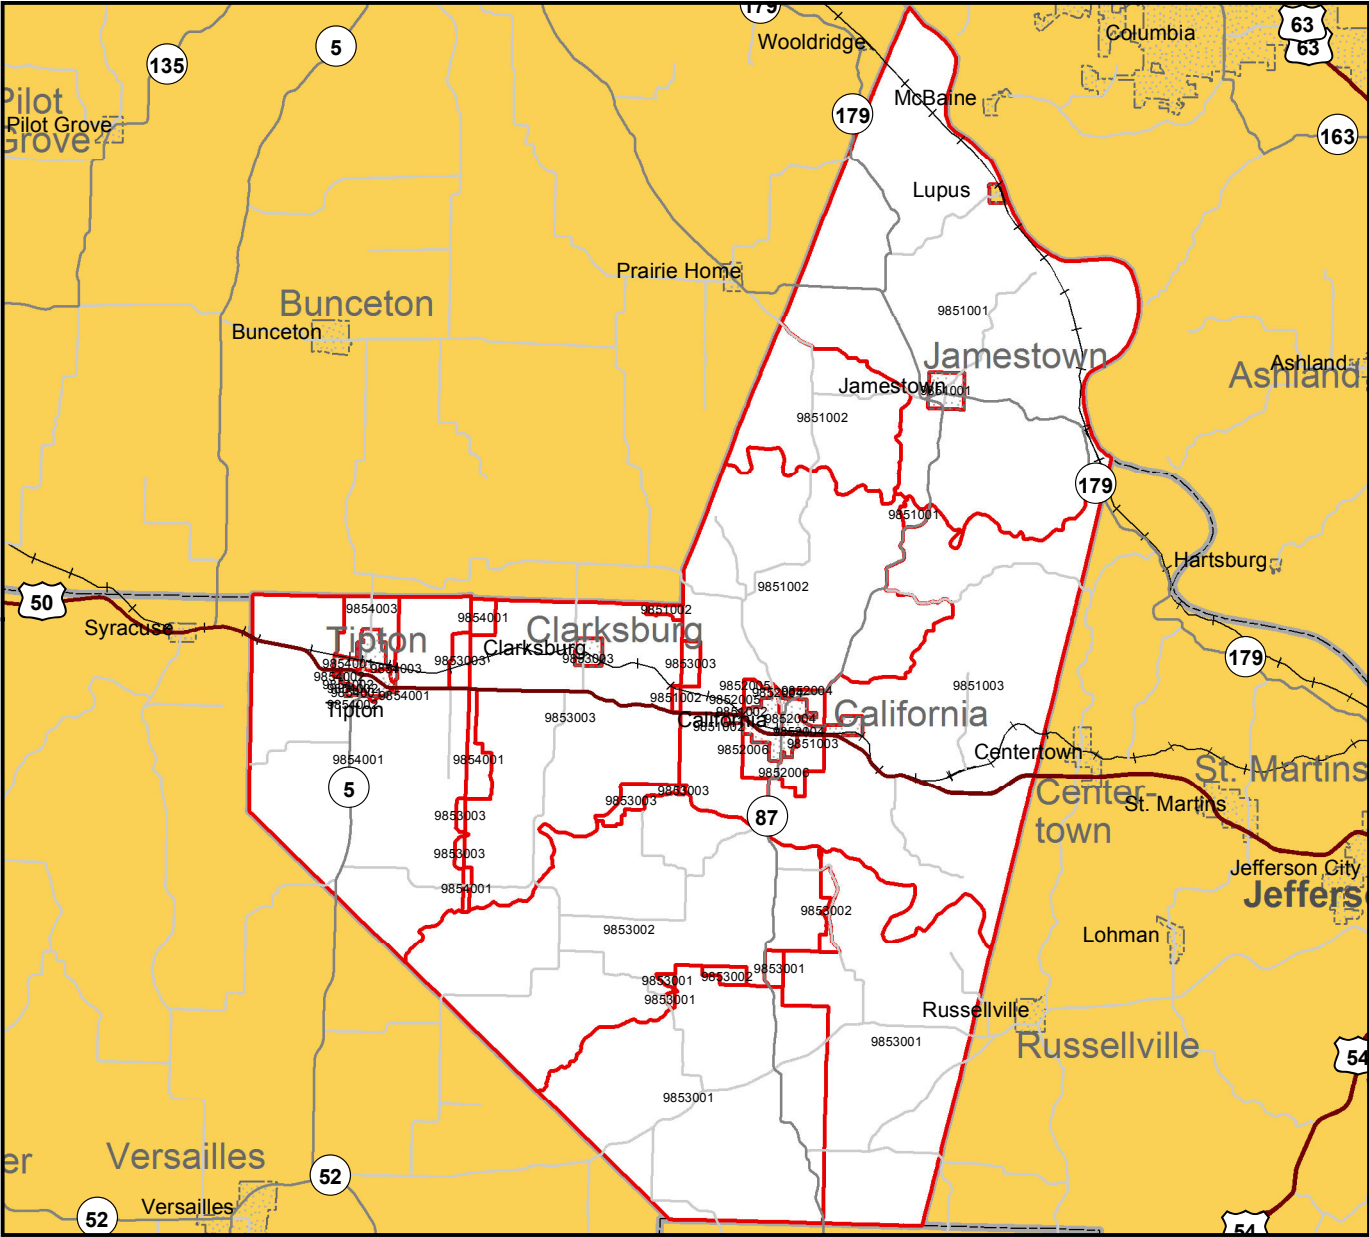

# Moniteau County

## Enhanced Enterprise Zone

	Enhanced Enterprise Zone		
	County Boundary		
	Town / City		
			

0      5      10      20  
Miles