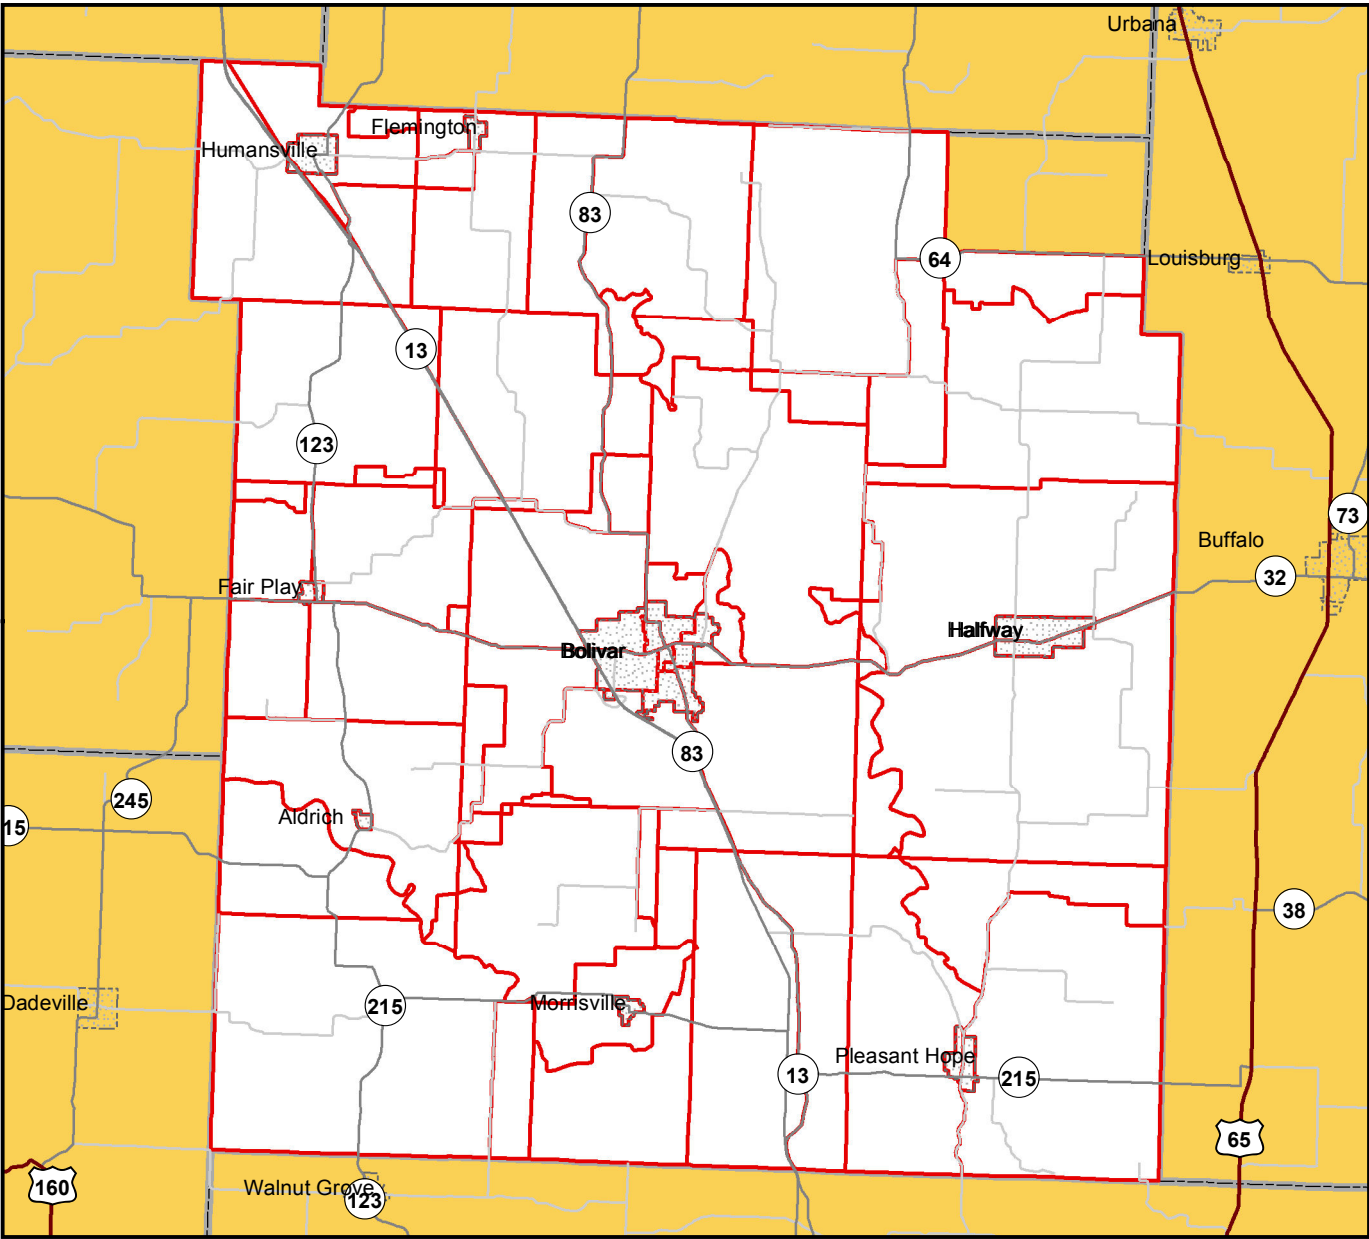

Polk County 1.0

Enhanced Enterprise Zone

	Enhanced Enterprise Zone		
	County Boundary		US
	Town / City		MO
			RR

0 5 10 20
Miles