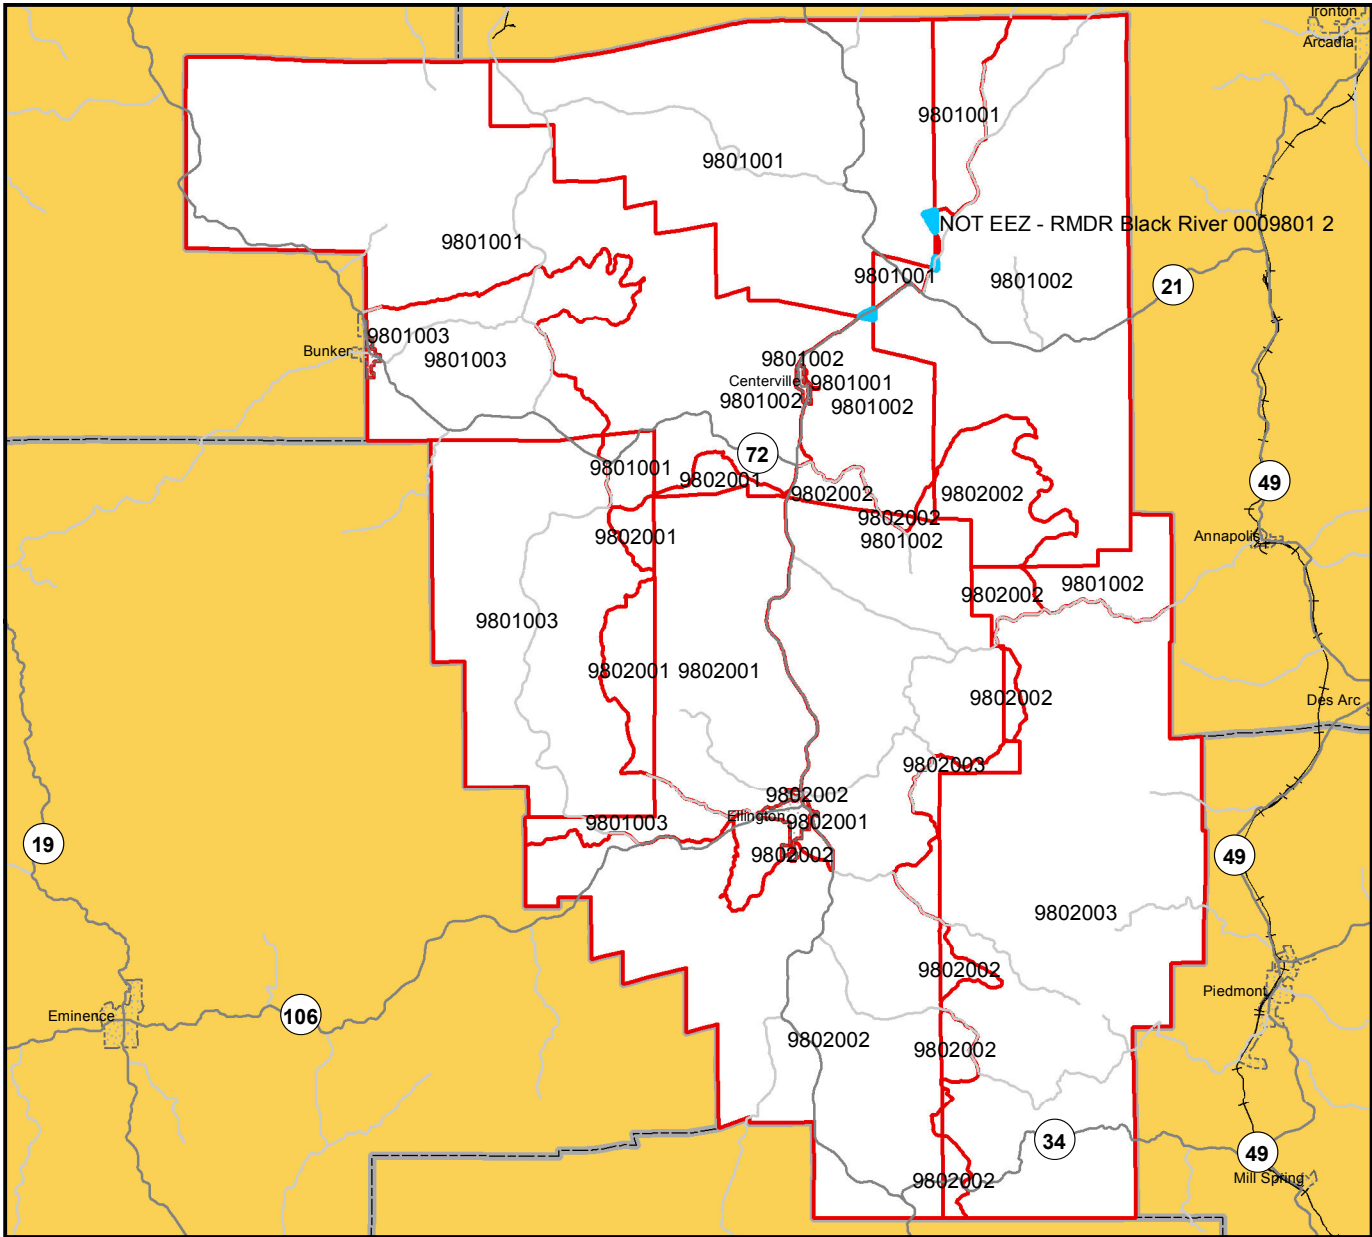

Reynolds County

Enhanced Enterprise Zone

	Enhanced Enterprise Zone		Interstate
	County Boundary		US Highway
	Town / City		Missouri State
			RR

0 5 10 20
 Miles