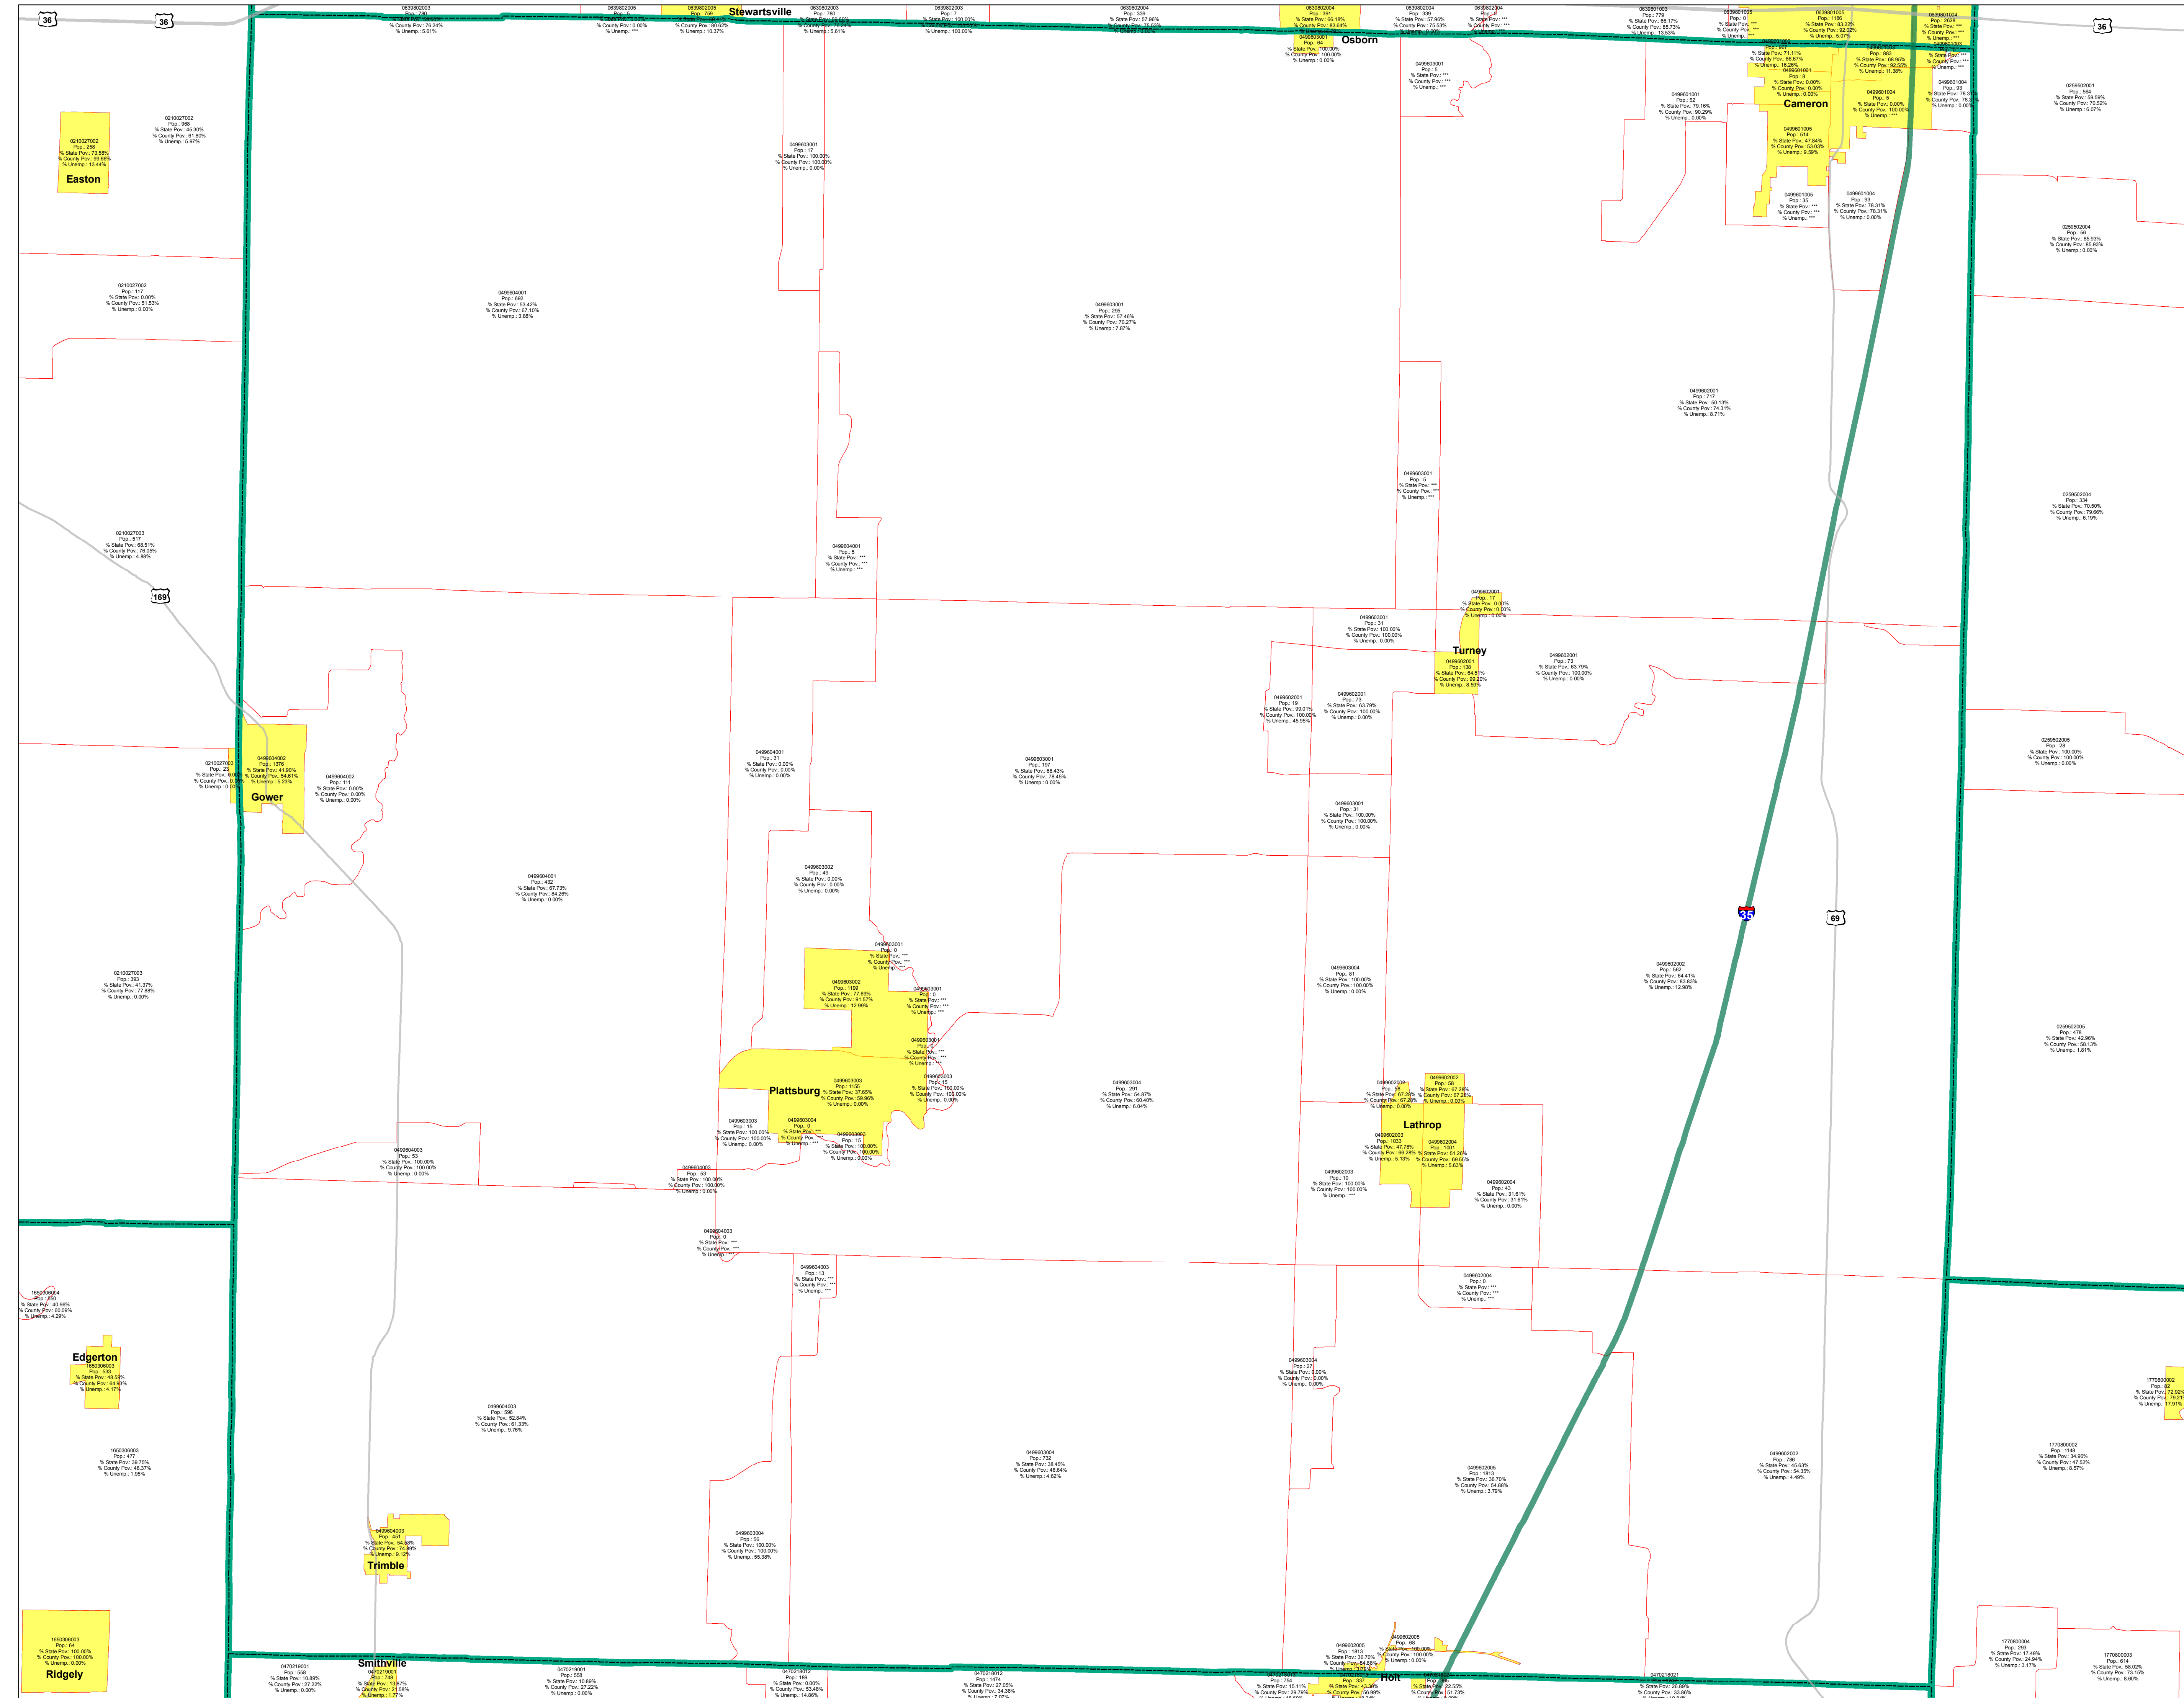

Enhanced Enterprise Zone - Blockgroup Information

Clinton County

Legend:

- U.S. Highway
- Interstate
- County boundary
- Town / City
- Census Block

Scale: 0 1 2 4 6 8 Miles

Locator Map: Shows the location of Clinton County within the state of Missouri.

North Arrow: Indicated by a compass rose.