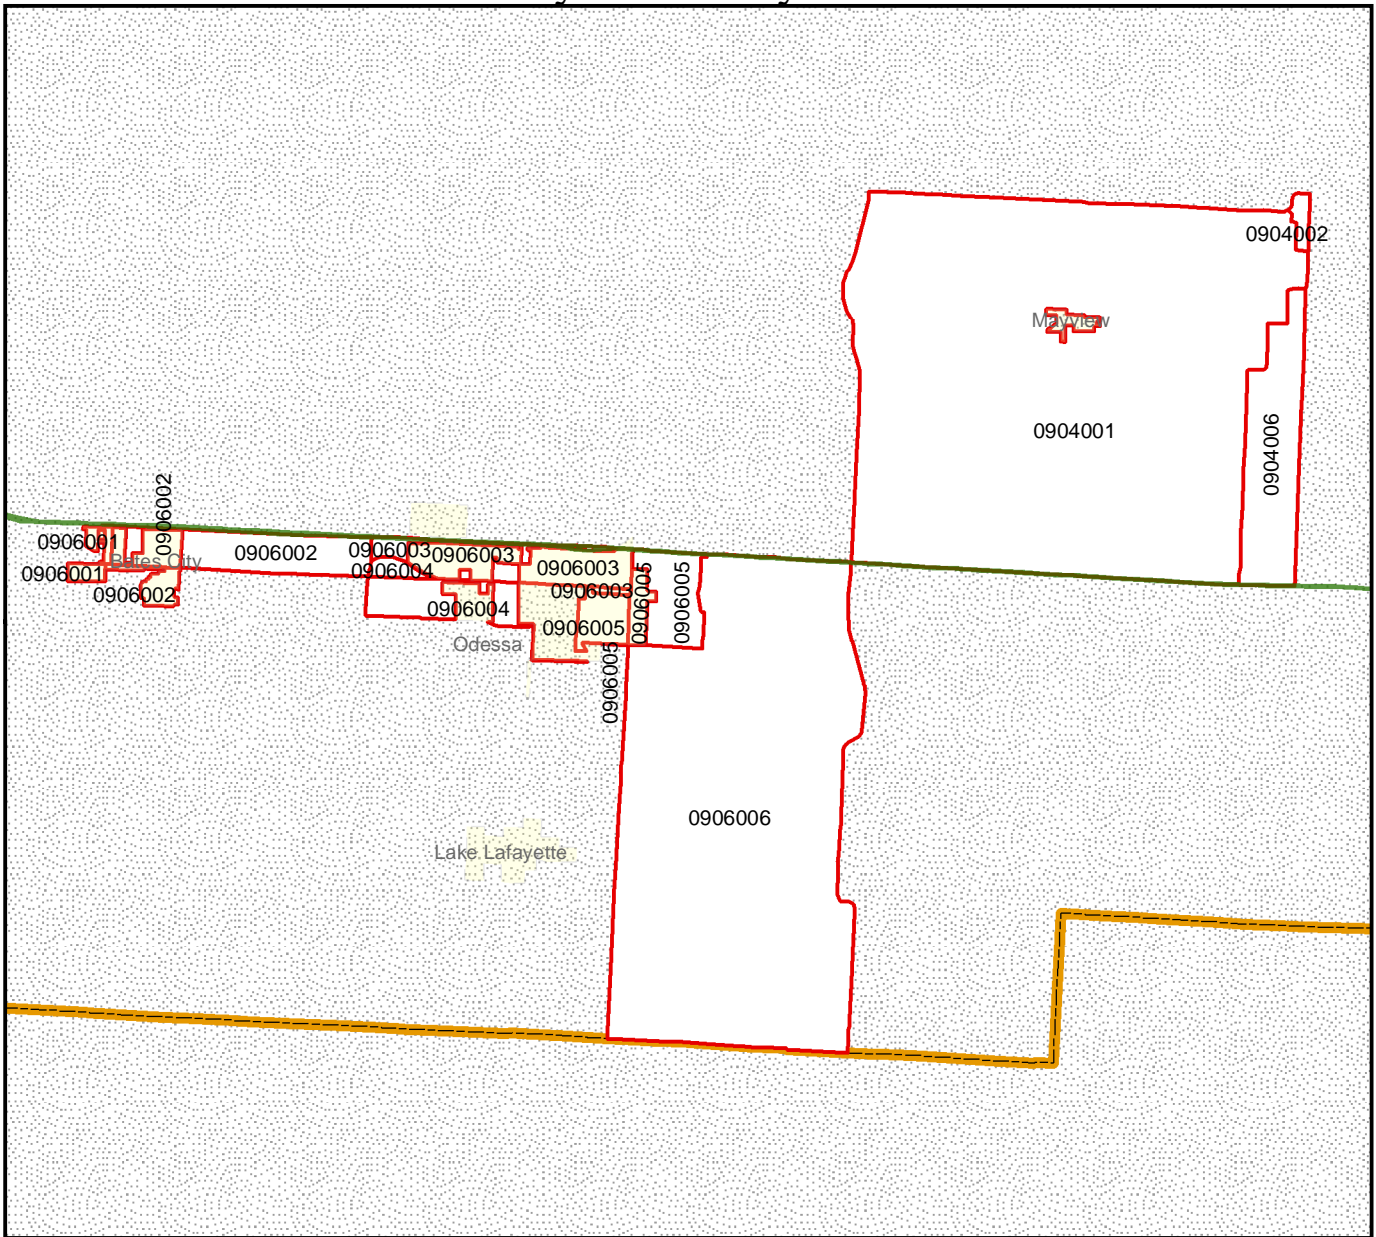

Enhanced Enterprise Zone

Lafayette County 3.2

Legend

-  Town / City
-  EEZ Boundary - Lafayette Co 3.2
-  County Boundary

Locator Map