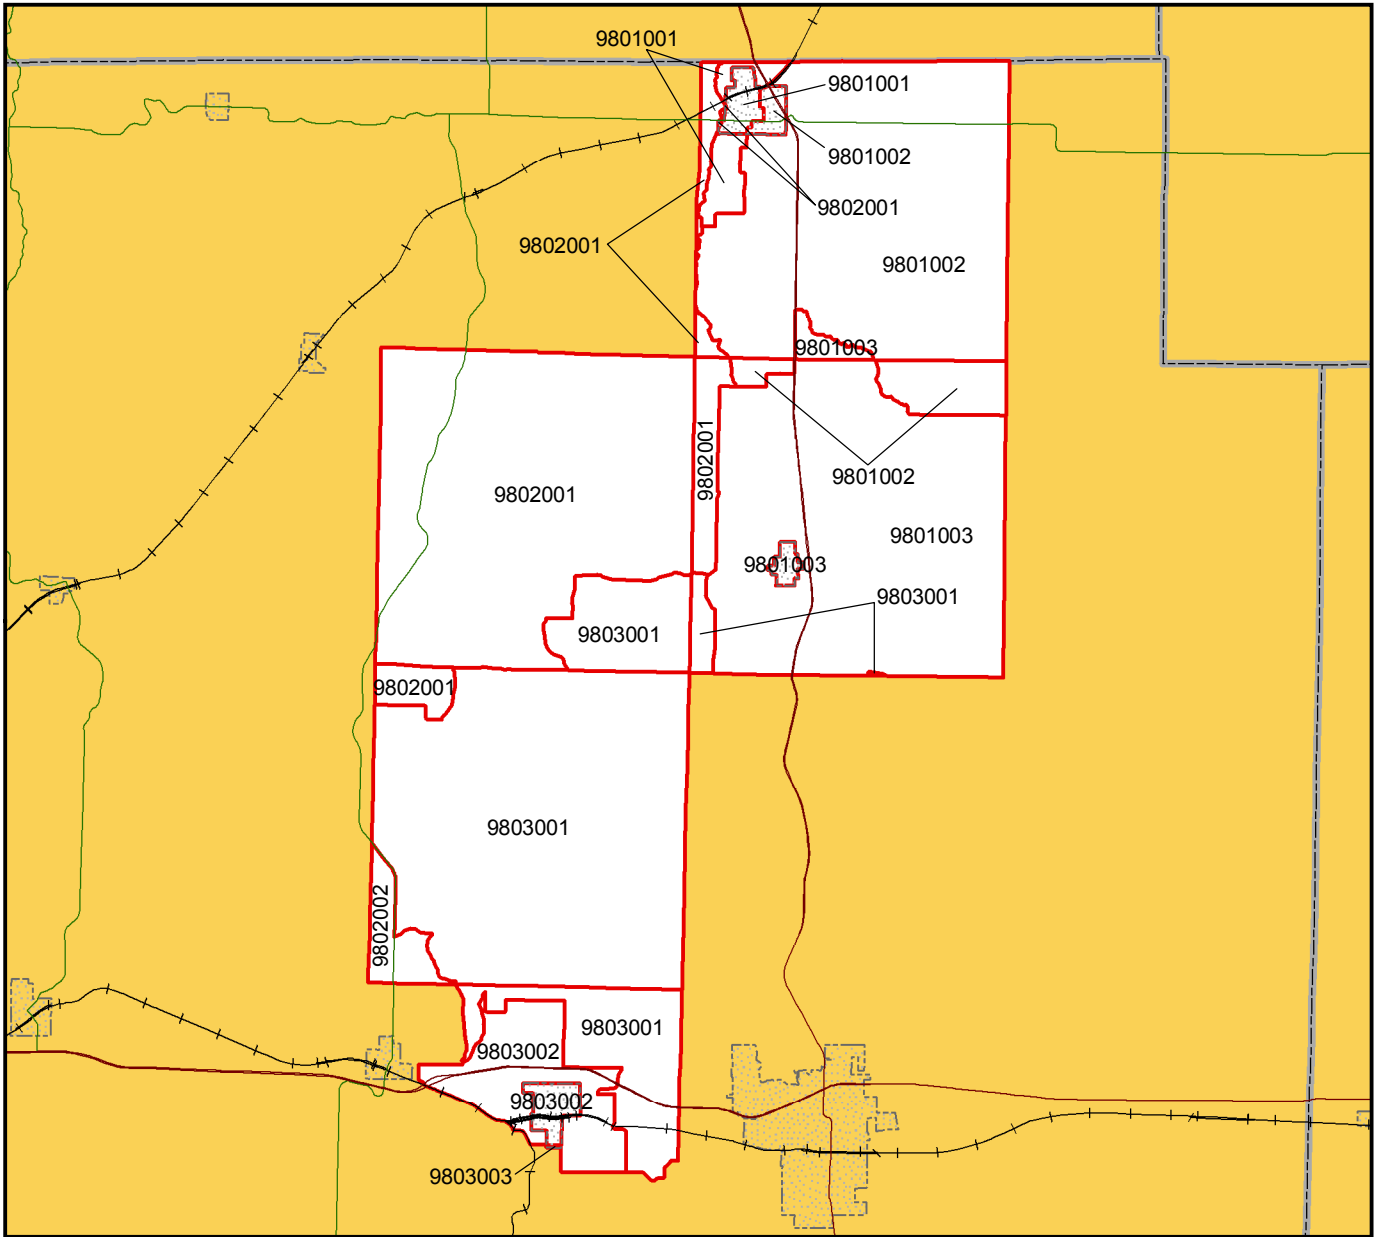

# North Macon Co 1.0

## Enhanced Enterprise Zone

-  Enhanced Enterprise Zone
-  County Boundary
-  Town / City

-  US
-  MO
-  RR