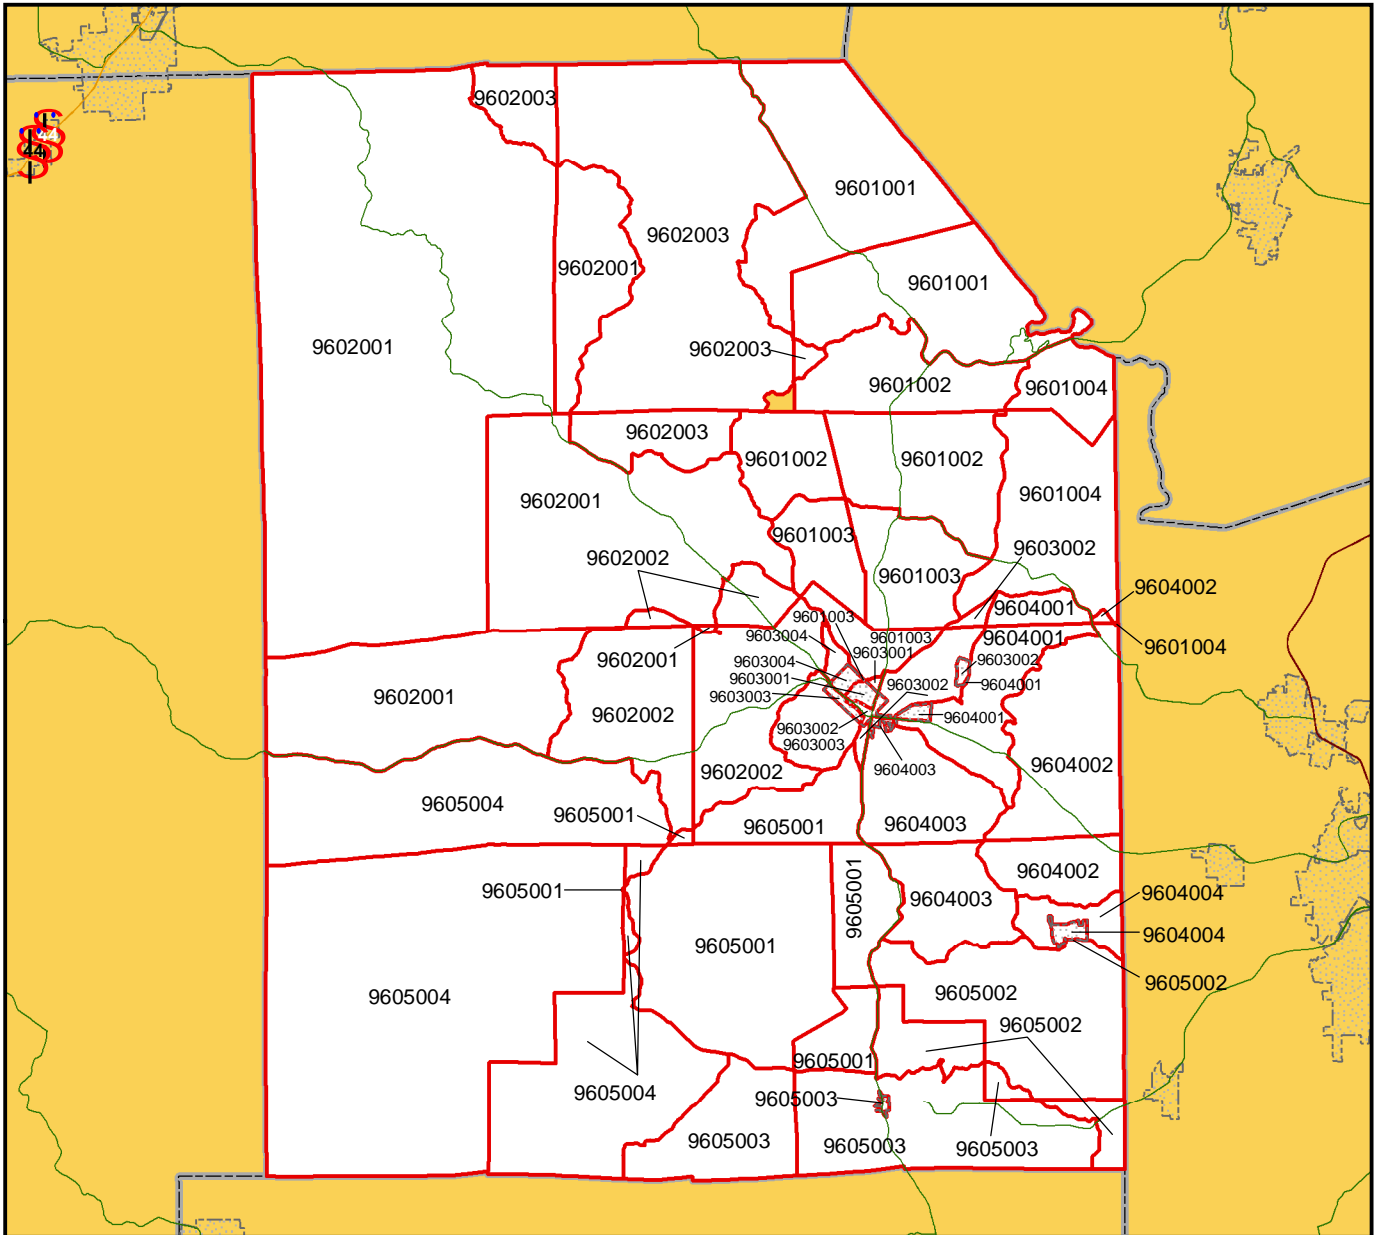

Washington Co 1

Enhanced Enterprise Zone

-  Enhanced Enterprise Zone
-  County Boundary
-  Town / City