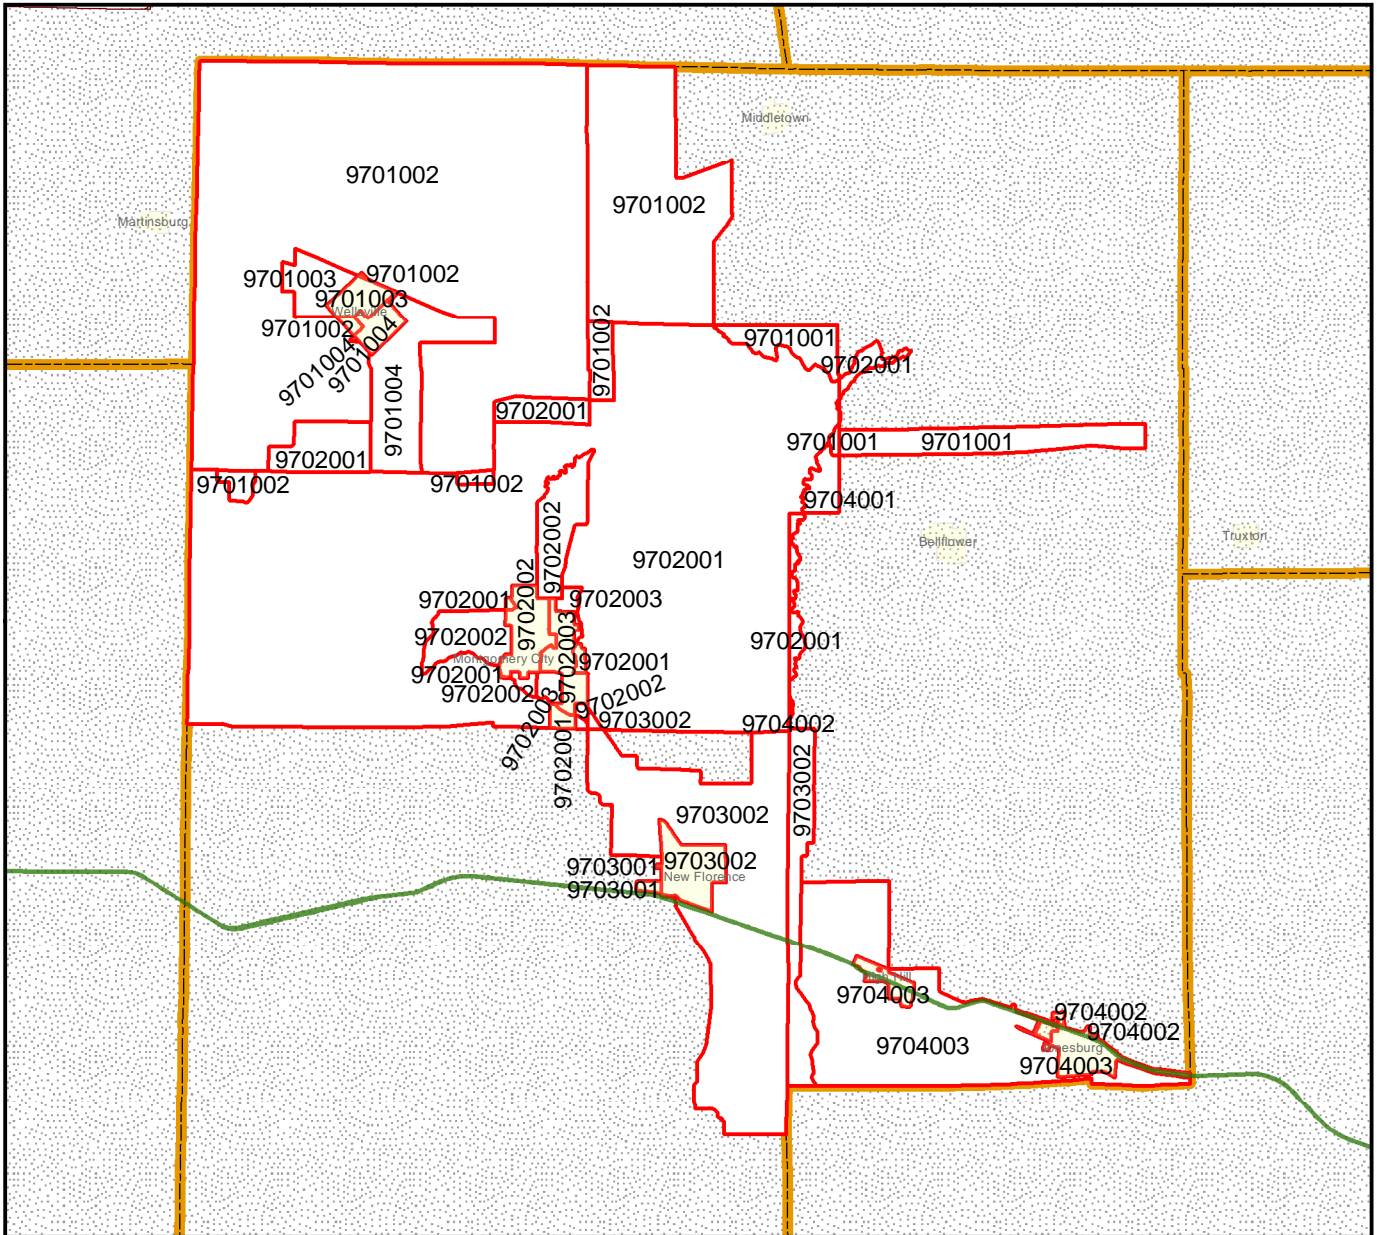

Enhanced Enterprise Zone

Montgomery Co 2.2

Legend

-  Town / City
-  EEZ - Montgomery Co 2.2
-  County Boundary