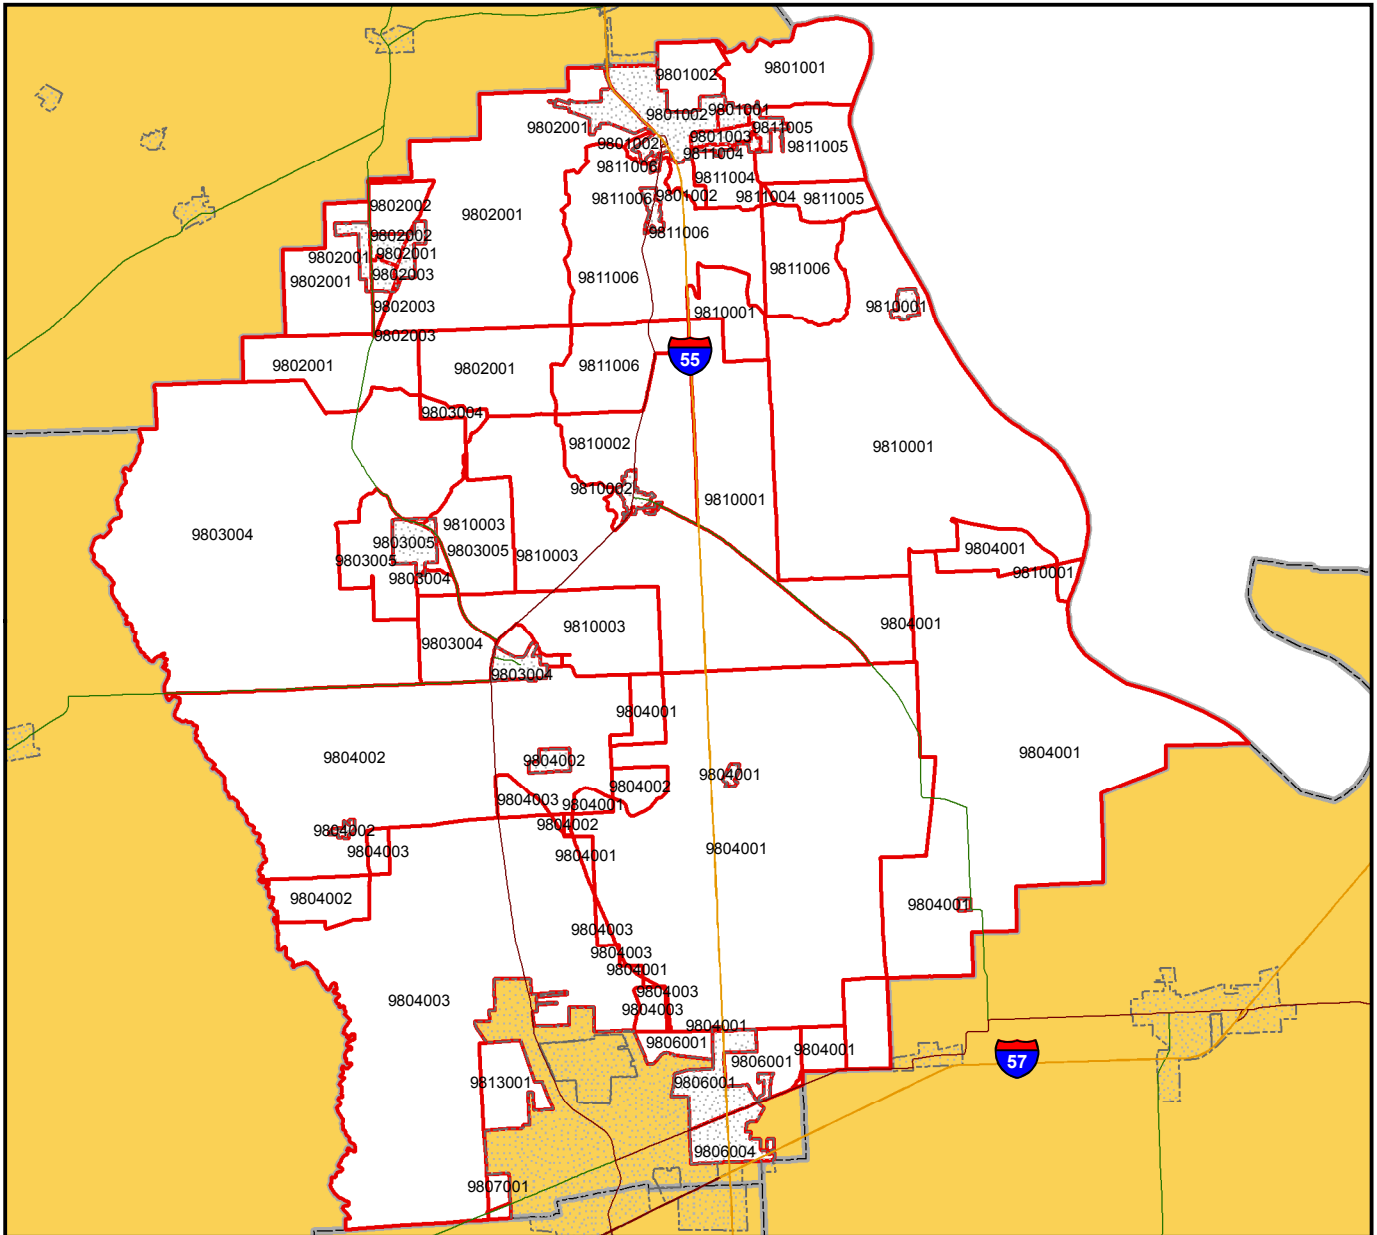

# Scott County 4

## Enhanced Enterprise Zone

-  Enhanced Enterprise Zone
-  County Boundary
-  Town / City
-  Interstate
-  US Highway
-  Missouri State Boundary

**M I S S O U R I**  
Department of Economic Development

MORE WITH **MERIC**  
TIMELY TARGETED INTELLIGENT