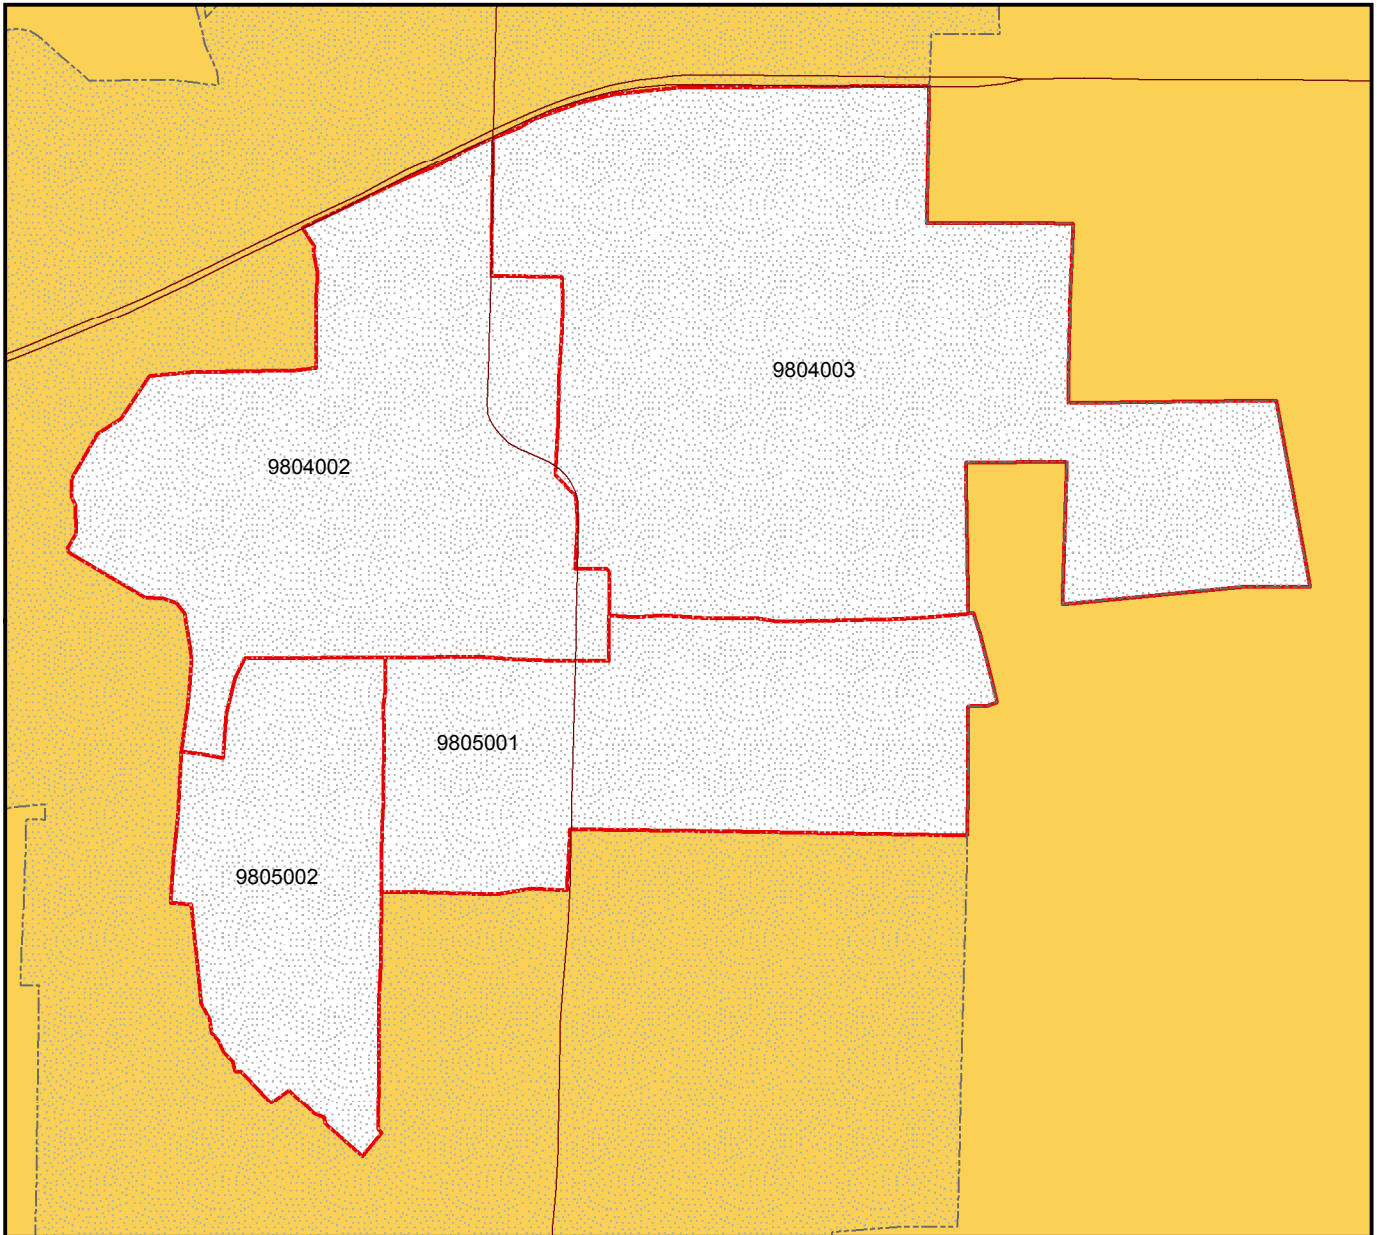

Macon City

Enhanced Enterprise Zone

-  Enhanced Enterprise Zone
-  County Boundary
-  Town / City
- 
- 
- 

0 0.1
Miles

M I S S O U R I
Department of Economic Development

MORE WITH **MERIC**
TIMELY TARGETED INTELLIGENT