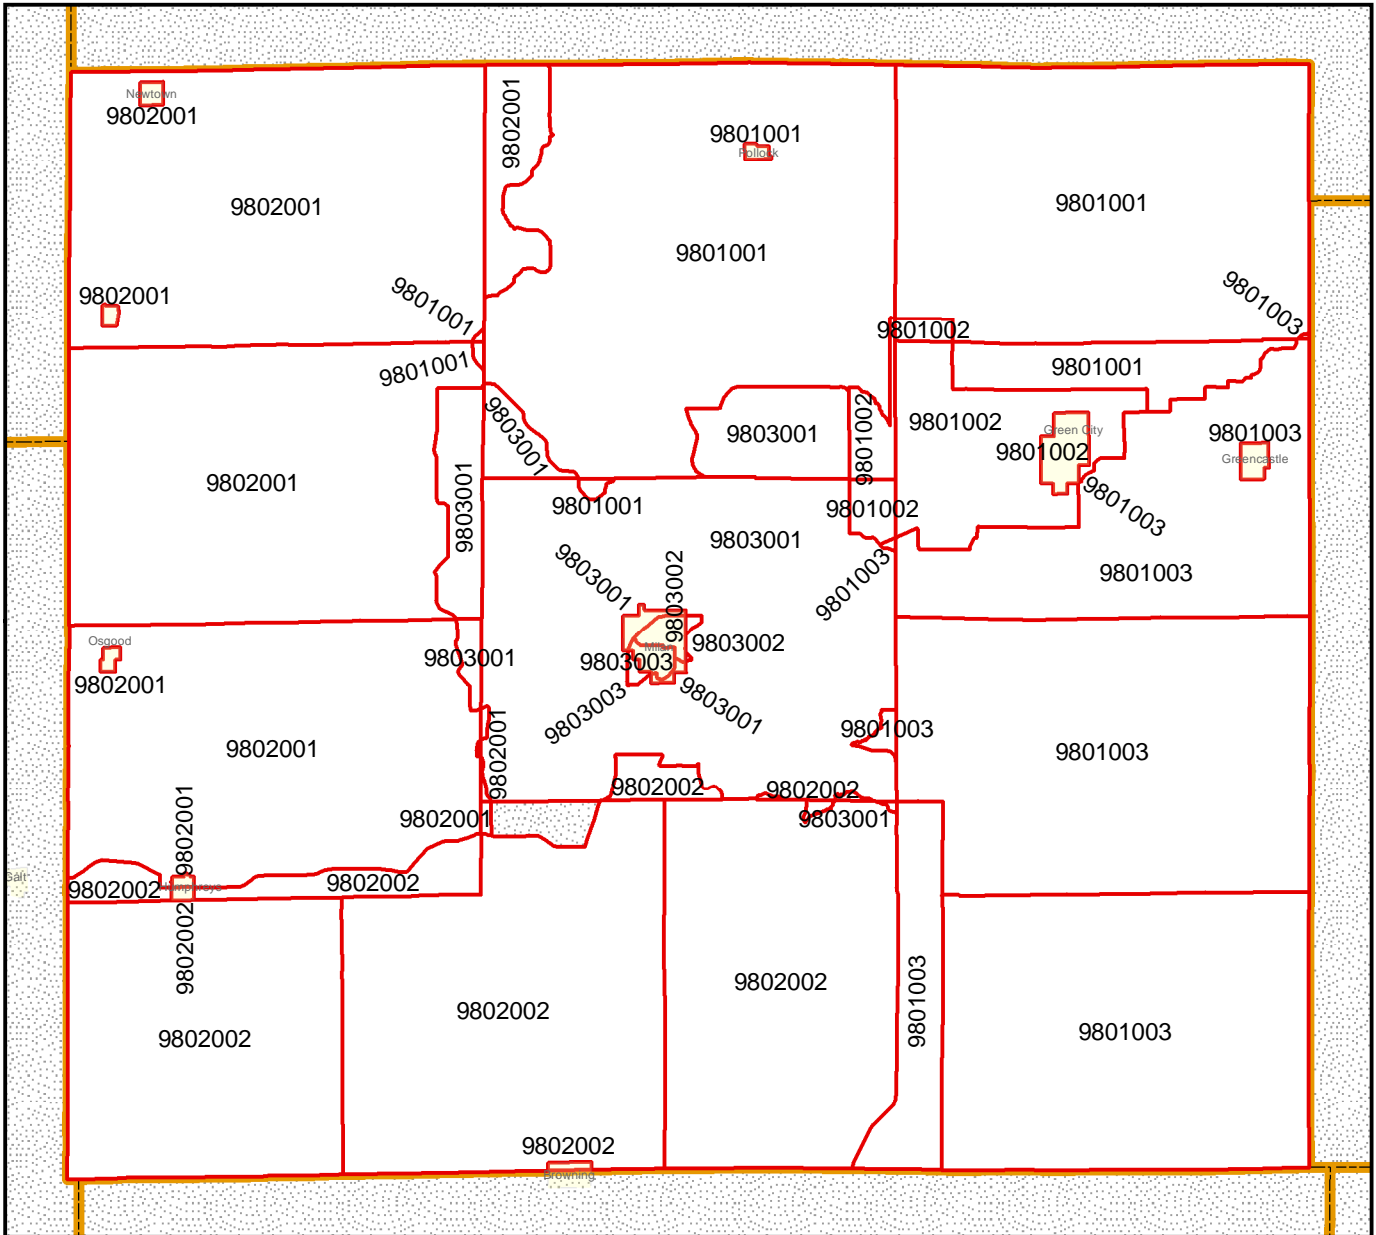

Enhanced Enterprise Zone

Sullivan County 1.1

Legend

- EEZ - Sullivan Co 1.1
- Town / City
- County Boundary

0361.2
 Miles