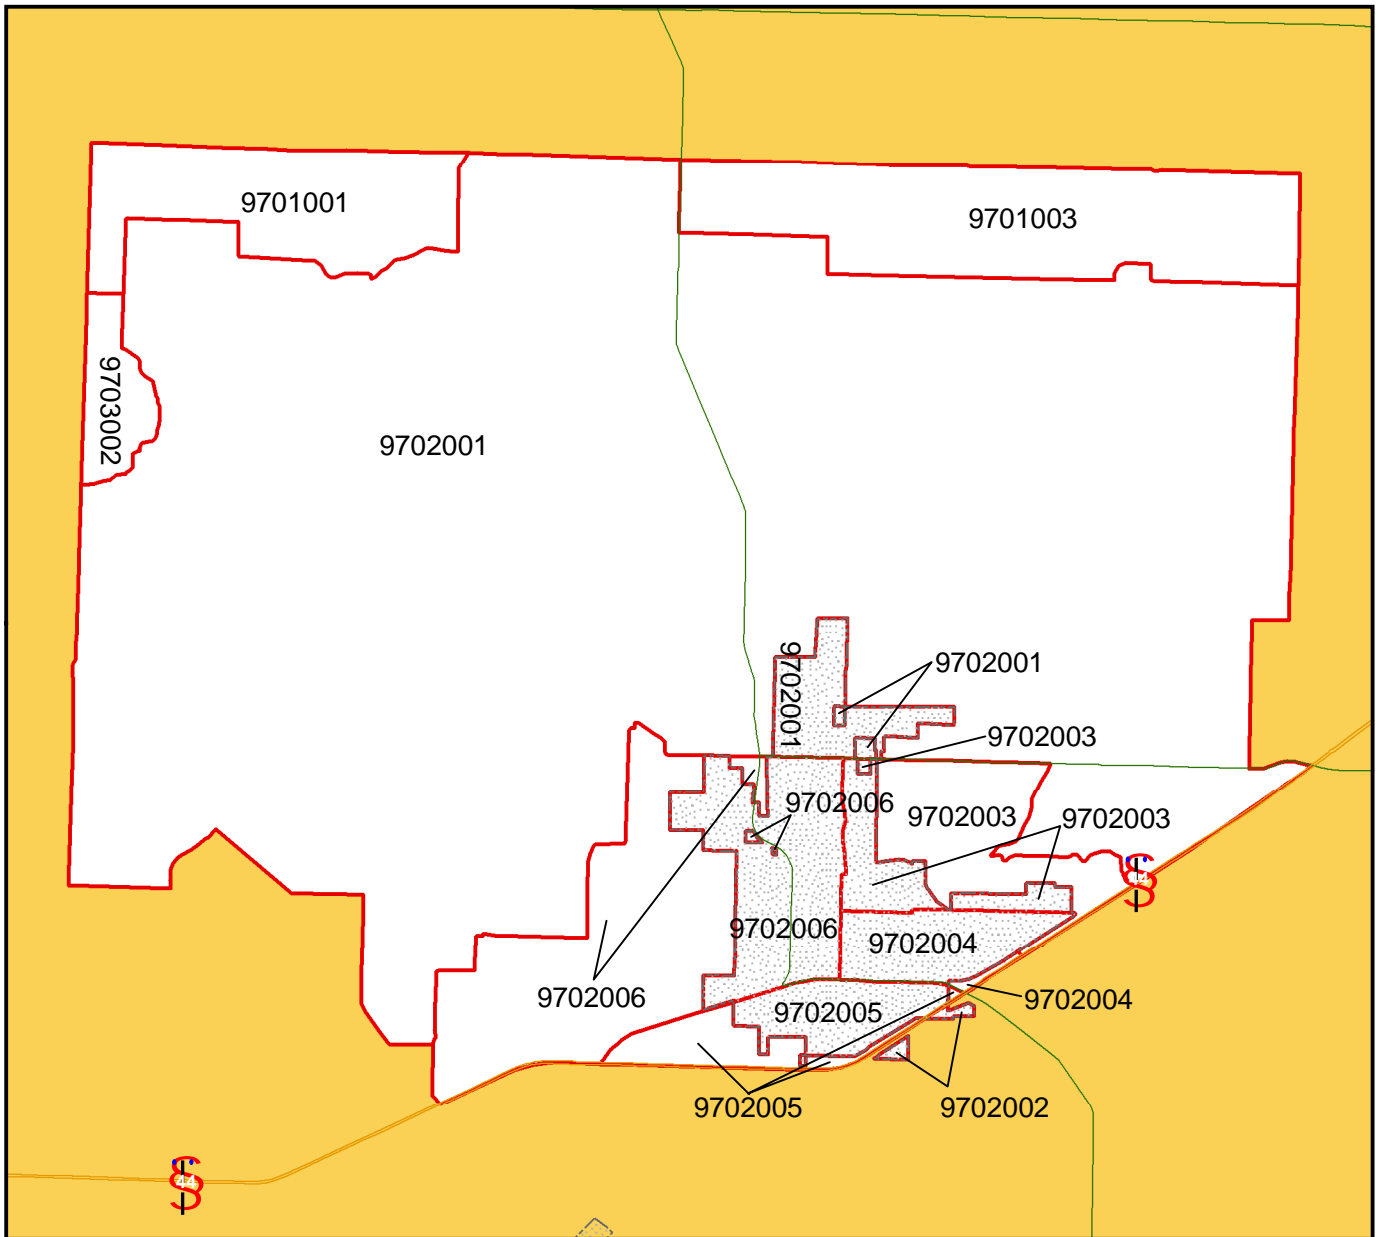

# Mount Vernon

Enhanced Enterprise Zone

-  Enhanced Enterprise Zone
-  County Boundary
-  Town / City
- 
- 
- 

**M I S S O U R I**  
Department of Economic Development

MORE WITH **MERIC**  
TIMELY TARGETED INTELLIGENT