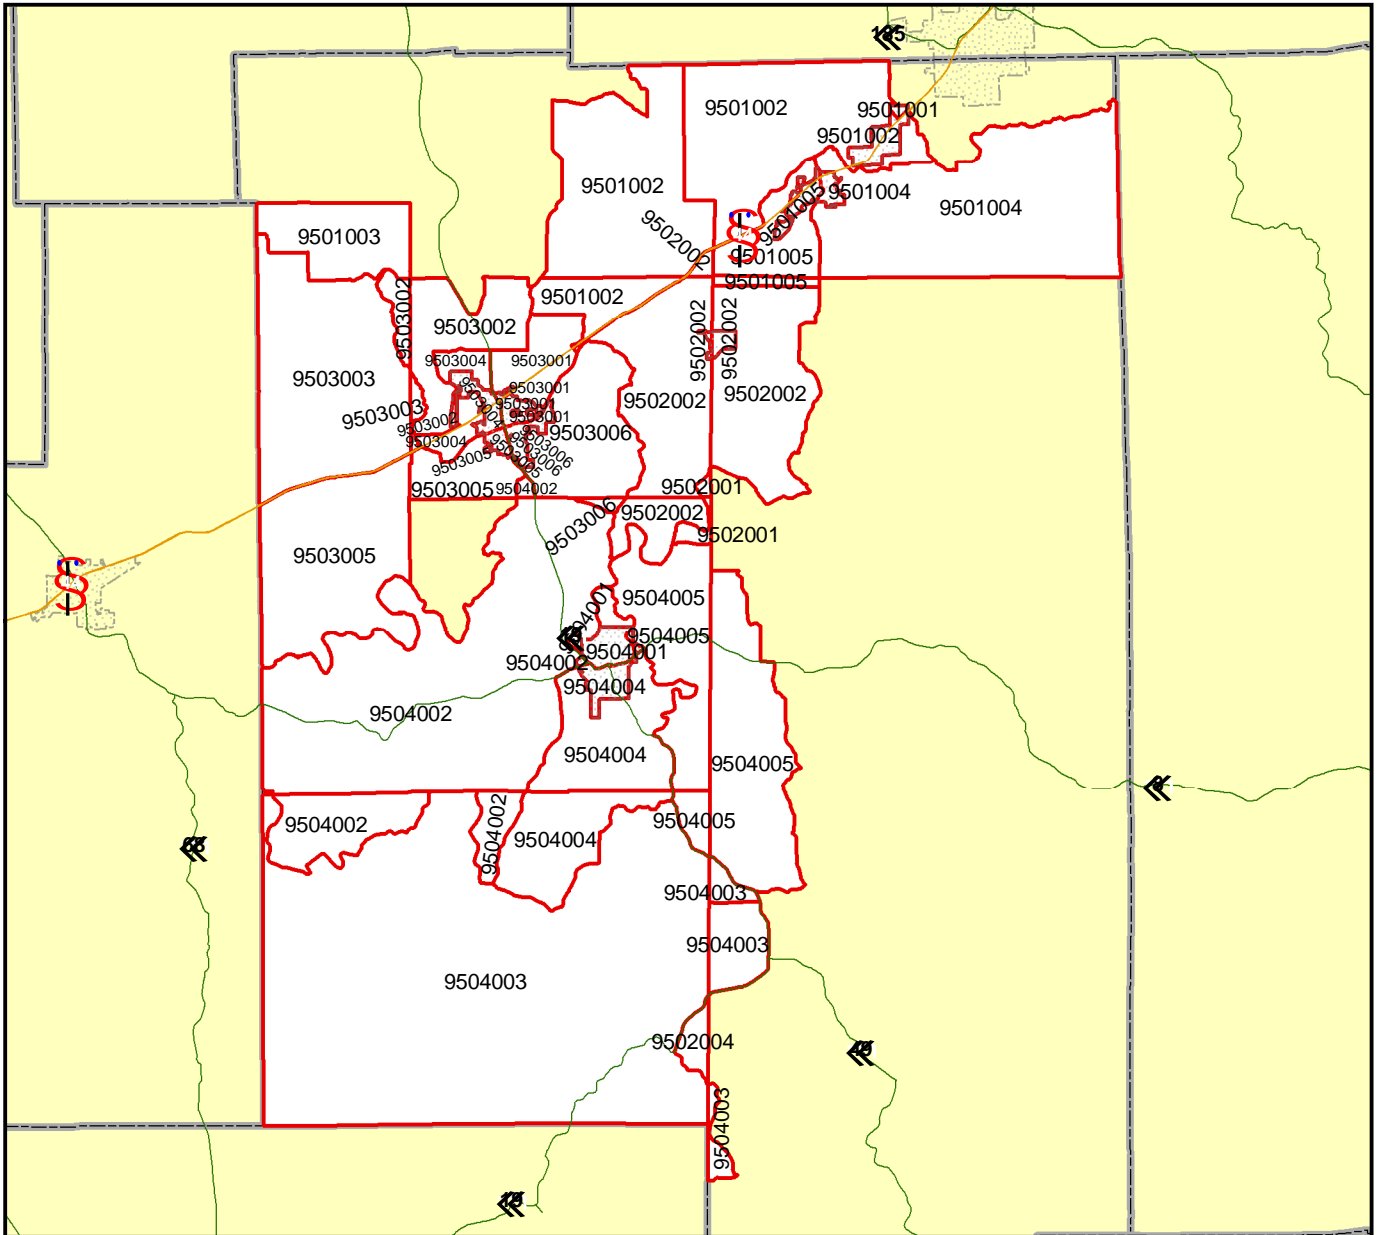

Enhanced Enterprise Zone

Crawford Co 1.3.3

 EEZ - Crawford Co 1.3.3

 County Boundary

 Town / City

 Highway

 Railroad

 Water