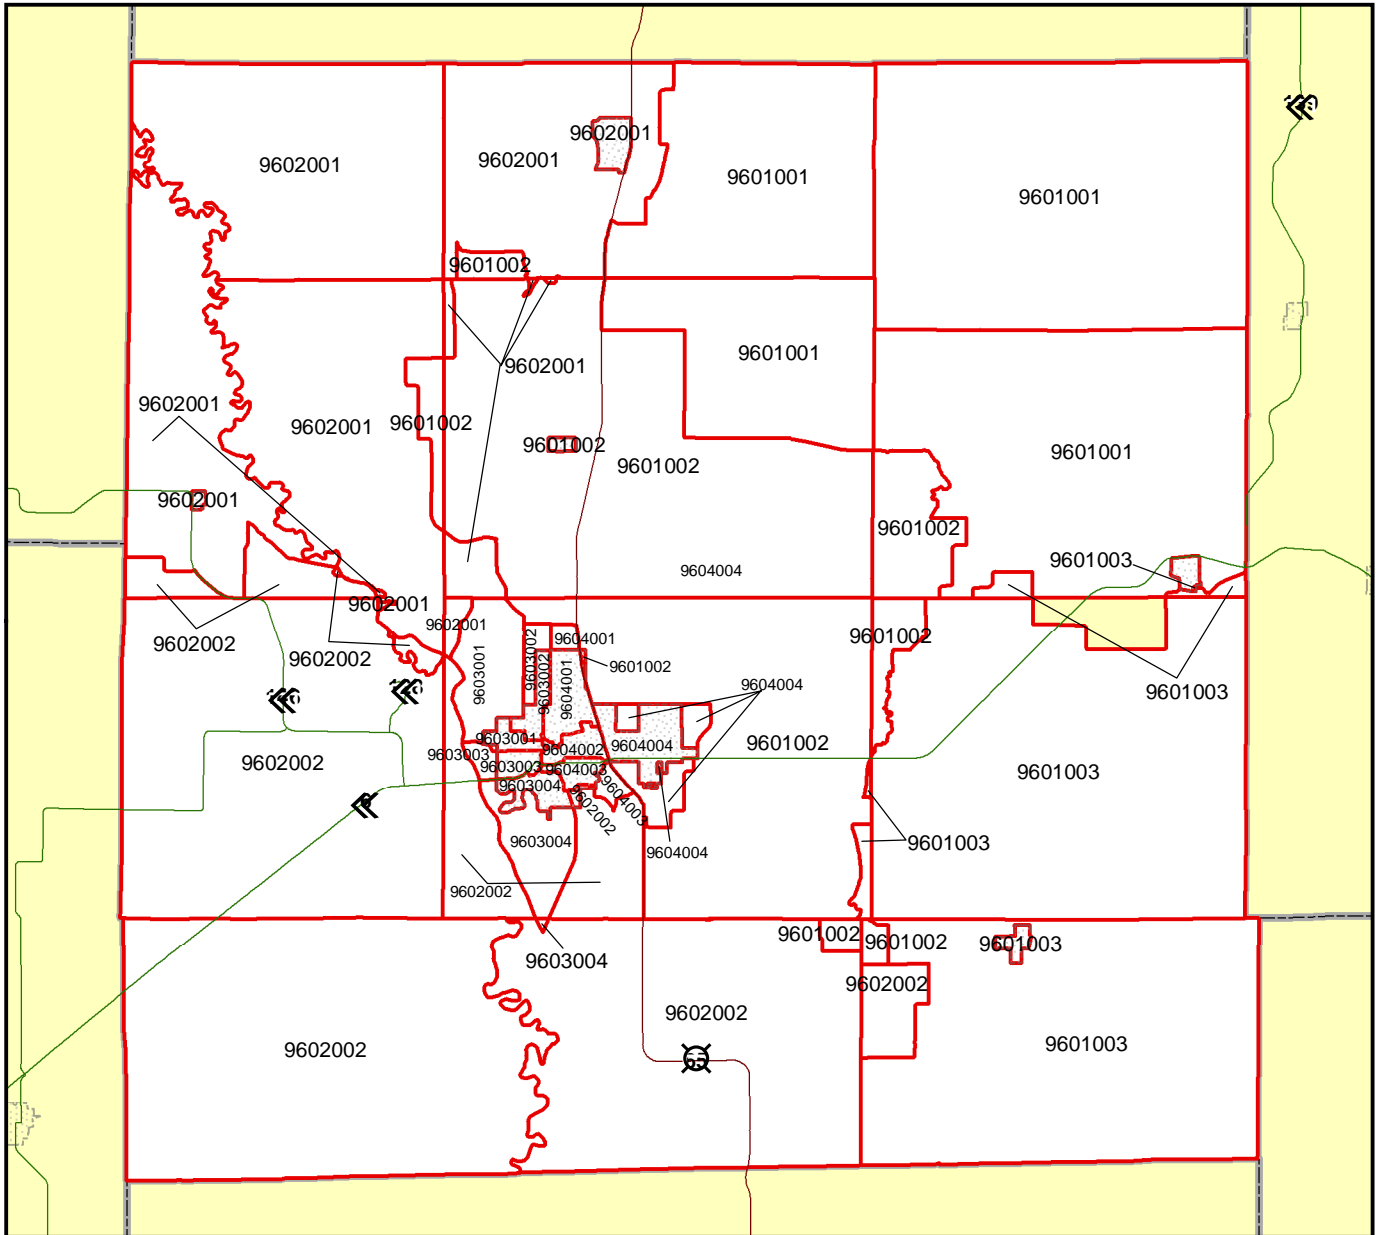

Enhanced Enterprise Zone

Grundy Co. 1

-  EEZ - Grundy Co. 1
-  County Boundary
-  Town / City

- 
- 
- 