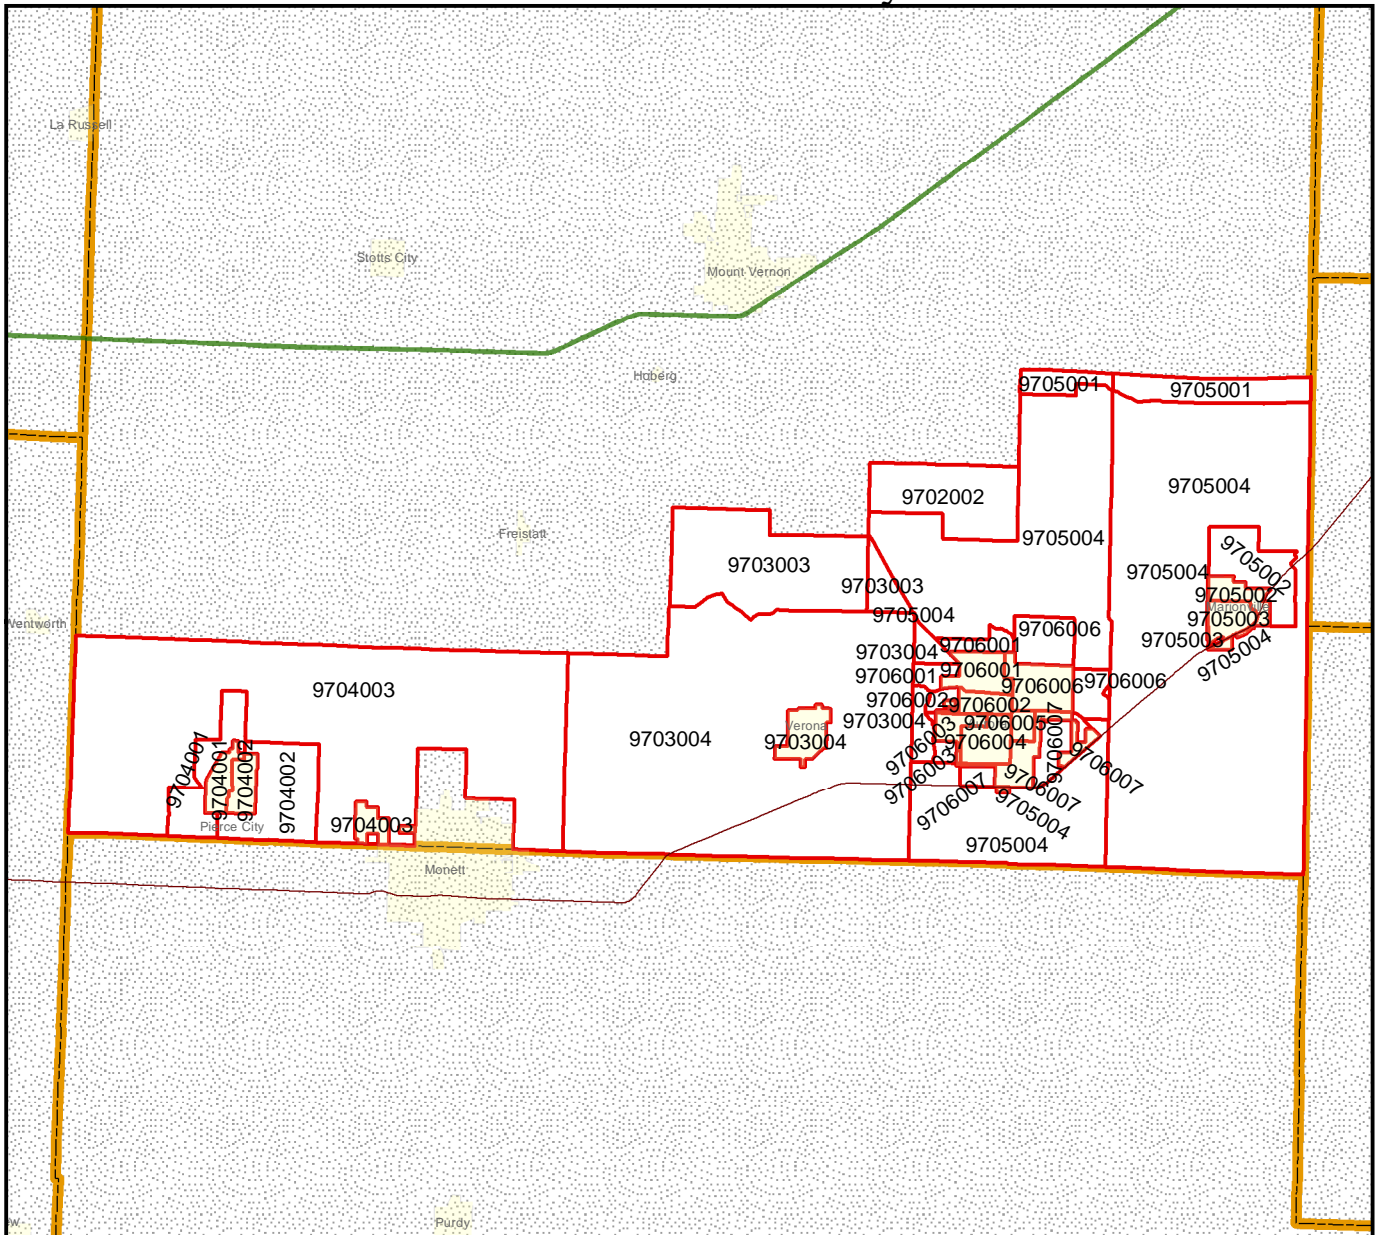

# Enhanced Enterprise Zone

## South Lawrence County

### Legend

- Town / City
- EEZ Boundary - South Lawrence Co
- County Boundary

Locator Map