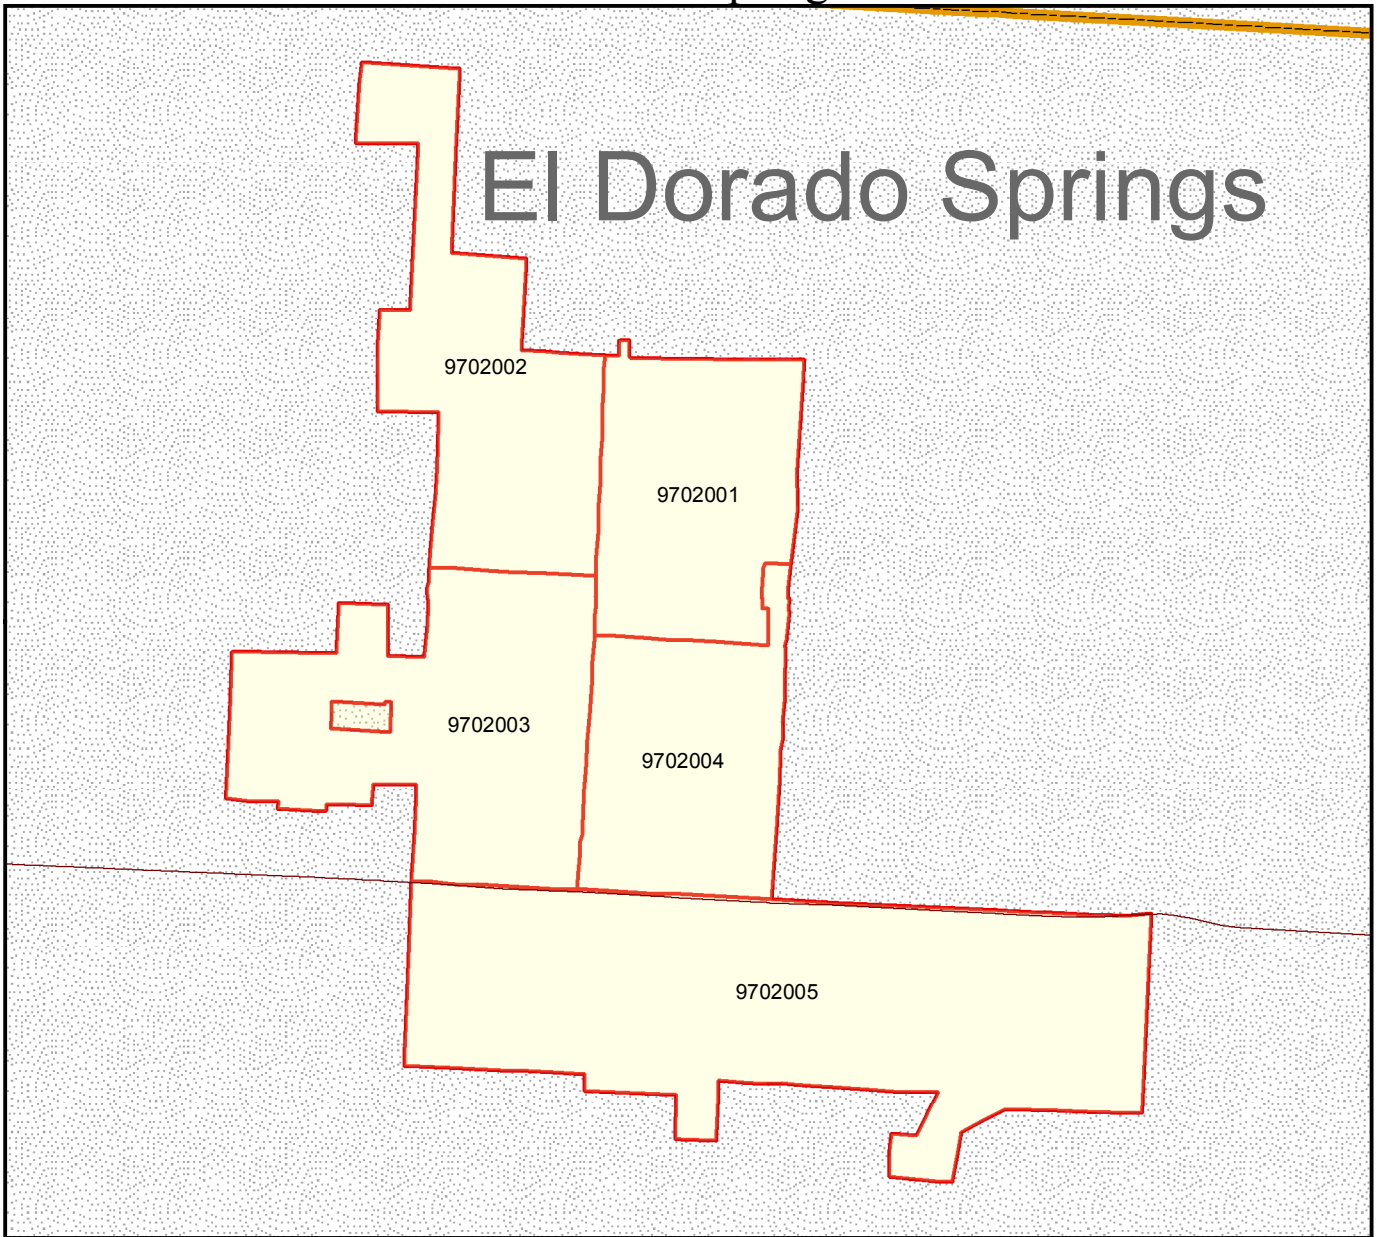

Enhanced Enterprise Zone

El Dorado Springs

Legend

-  Town / City
-  EEZ Boundary
-  County Boundary

Locator Map