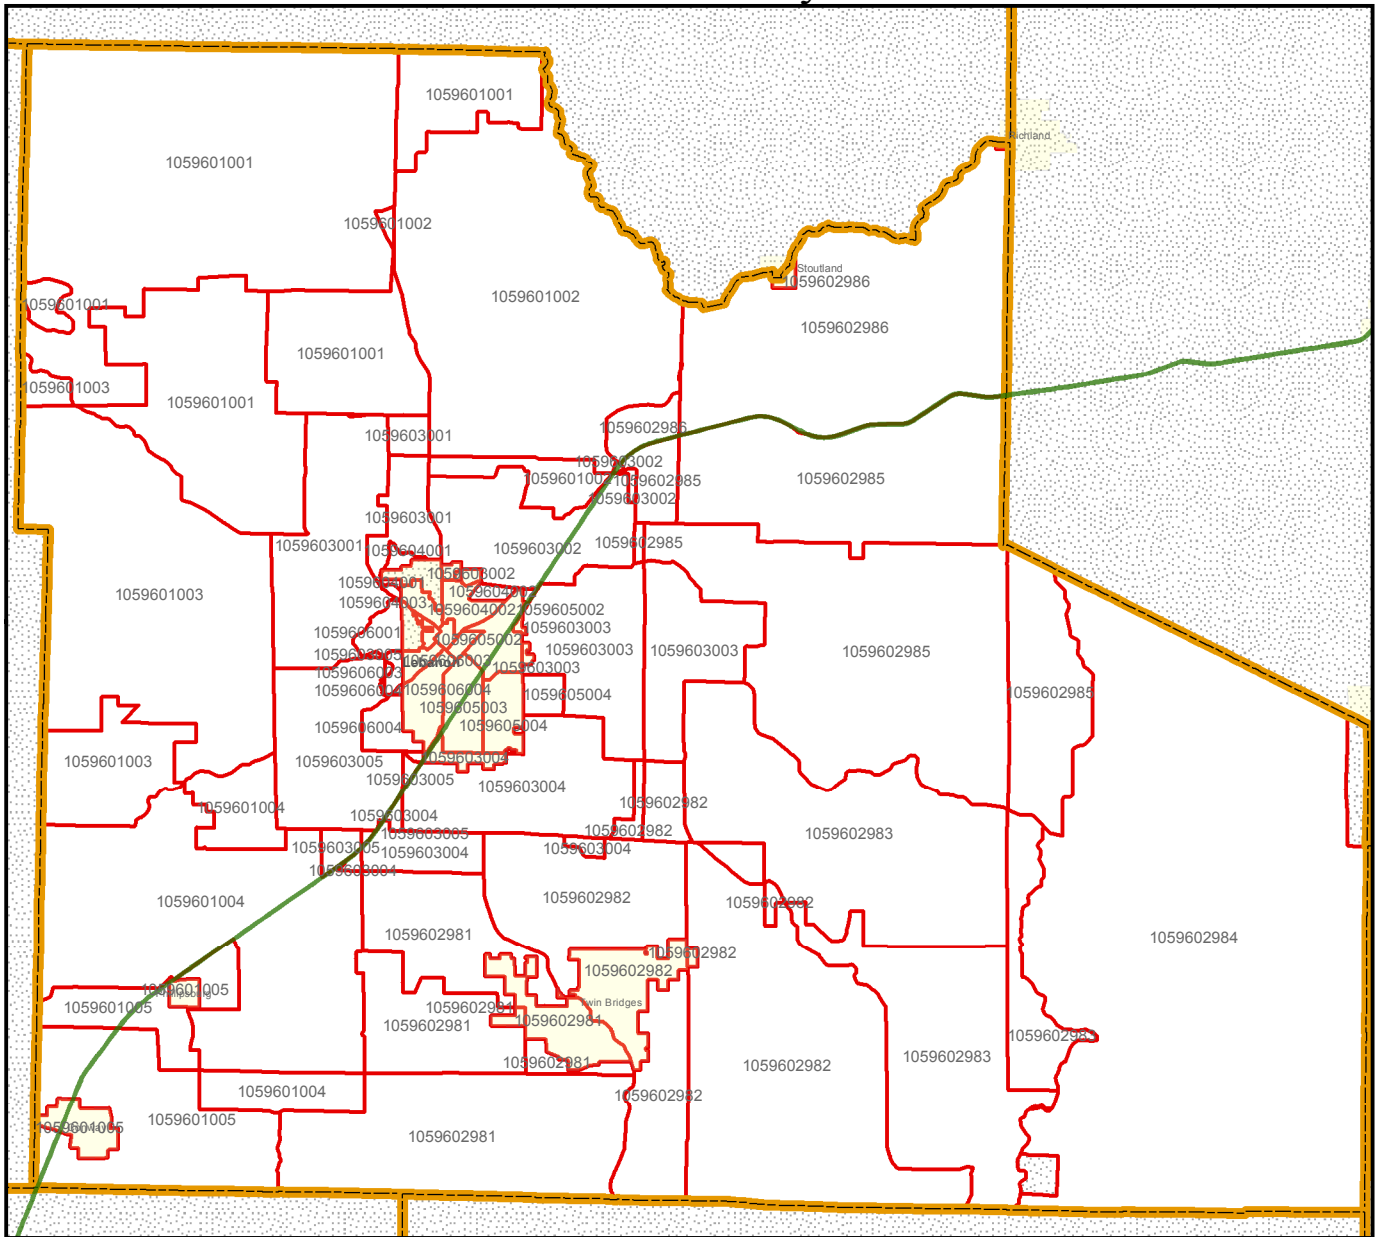

Enhanced Enterprise Zone Laclede County

Legend

- Town / City
- EEZ Boundary
- County Boundary

Locator Map