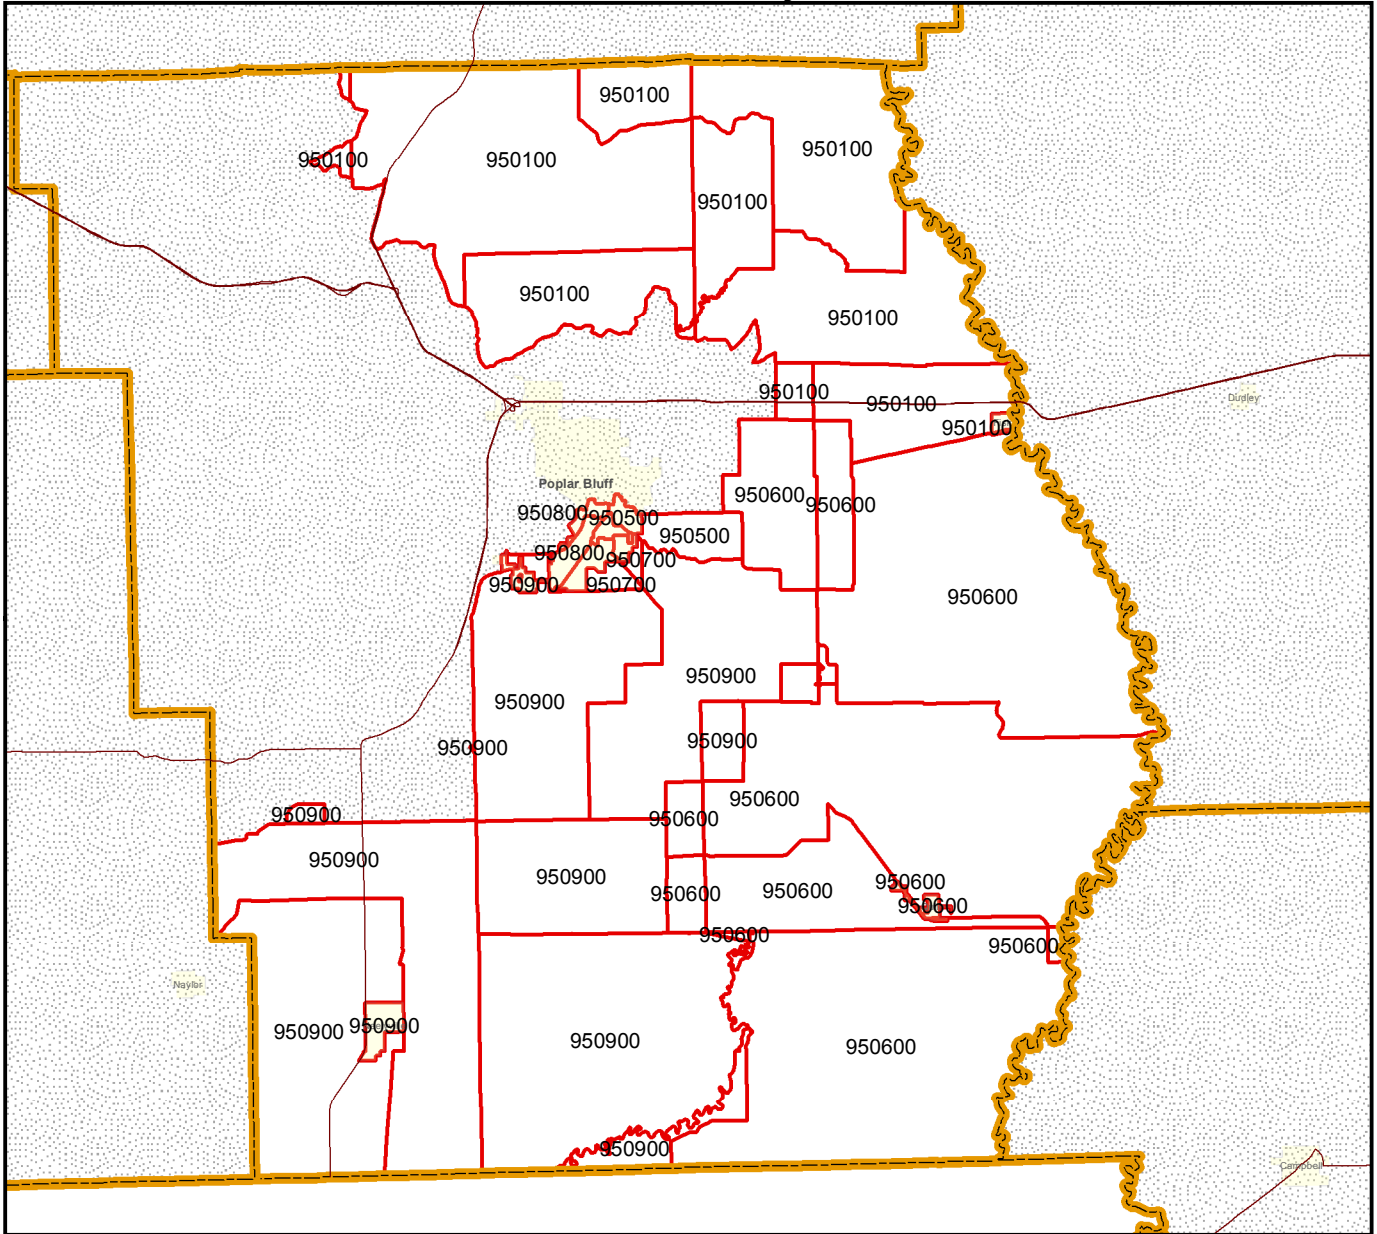

Enhanced Enterprise Zone Butler County

Legend

-  EEZ Boundary
-  Town / City
-  County Boundary

Locator Map