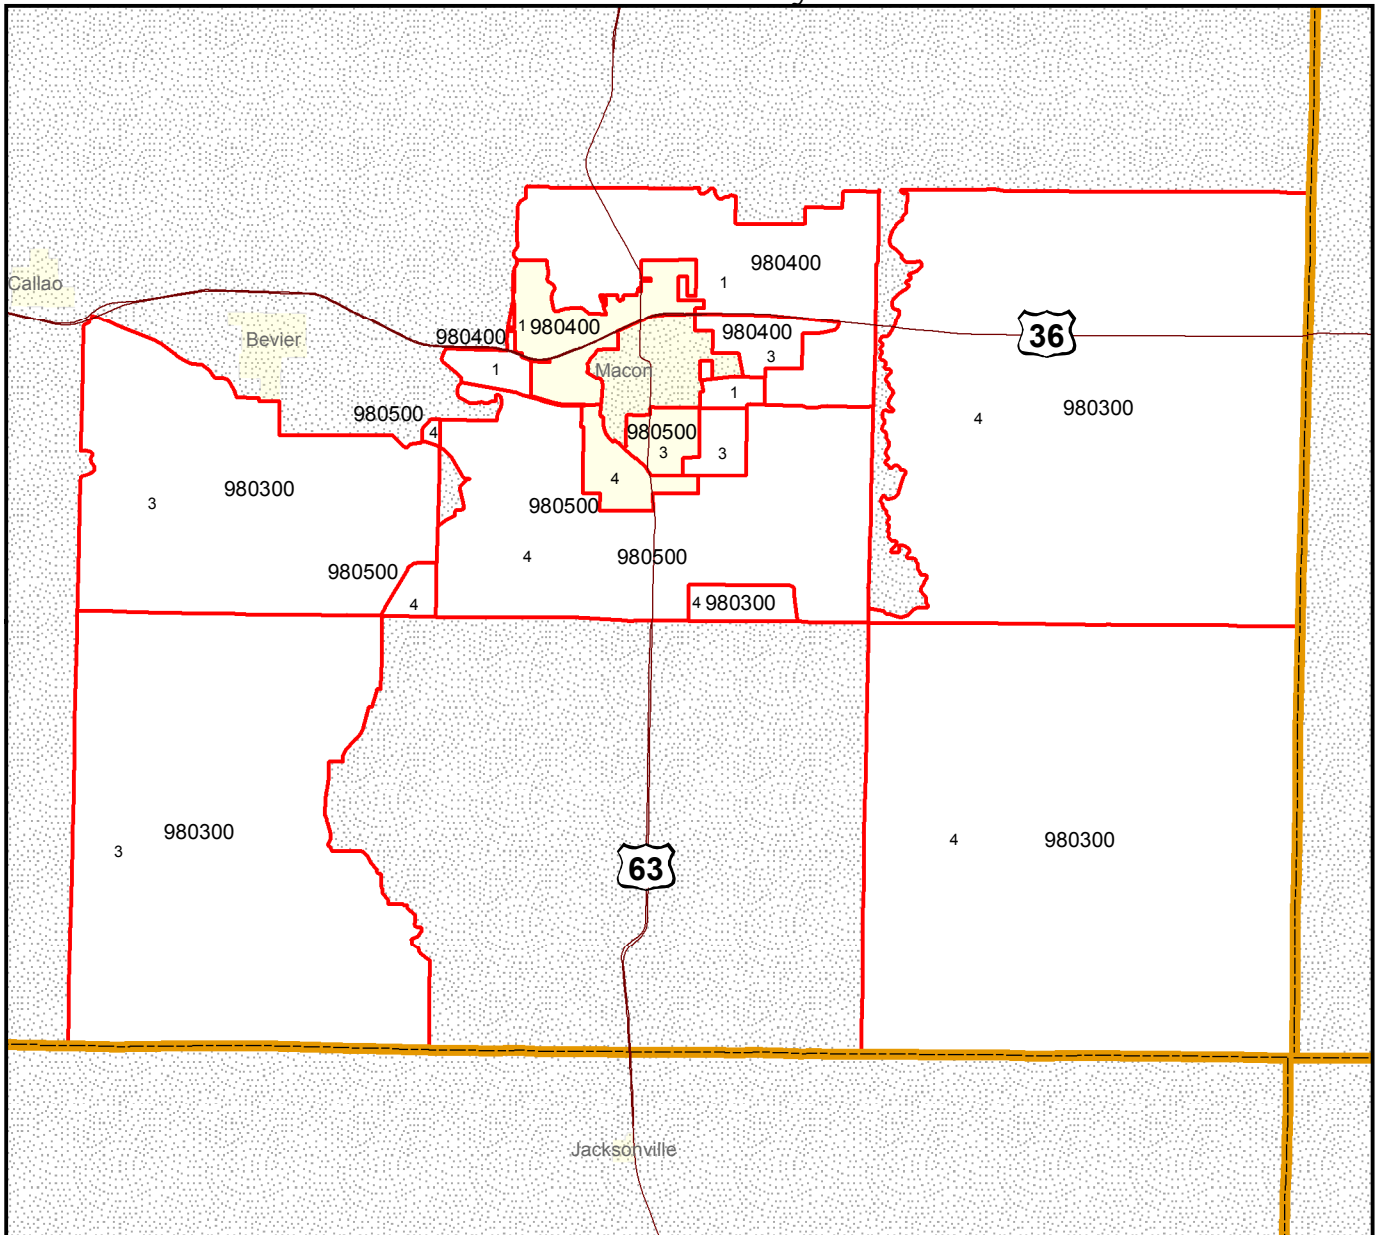

# Enhanced Enterprise Zone

## Macon County

### Legend

- Town / City
- EEZ Boundary - Macon
- County Boundary

Locator Map