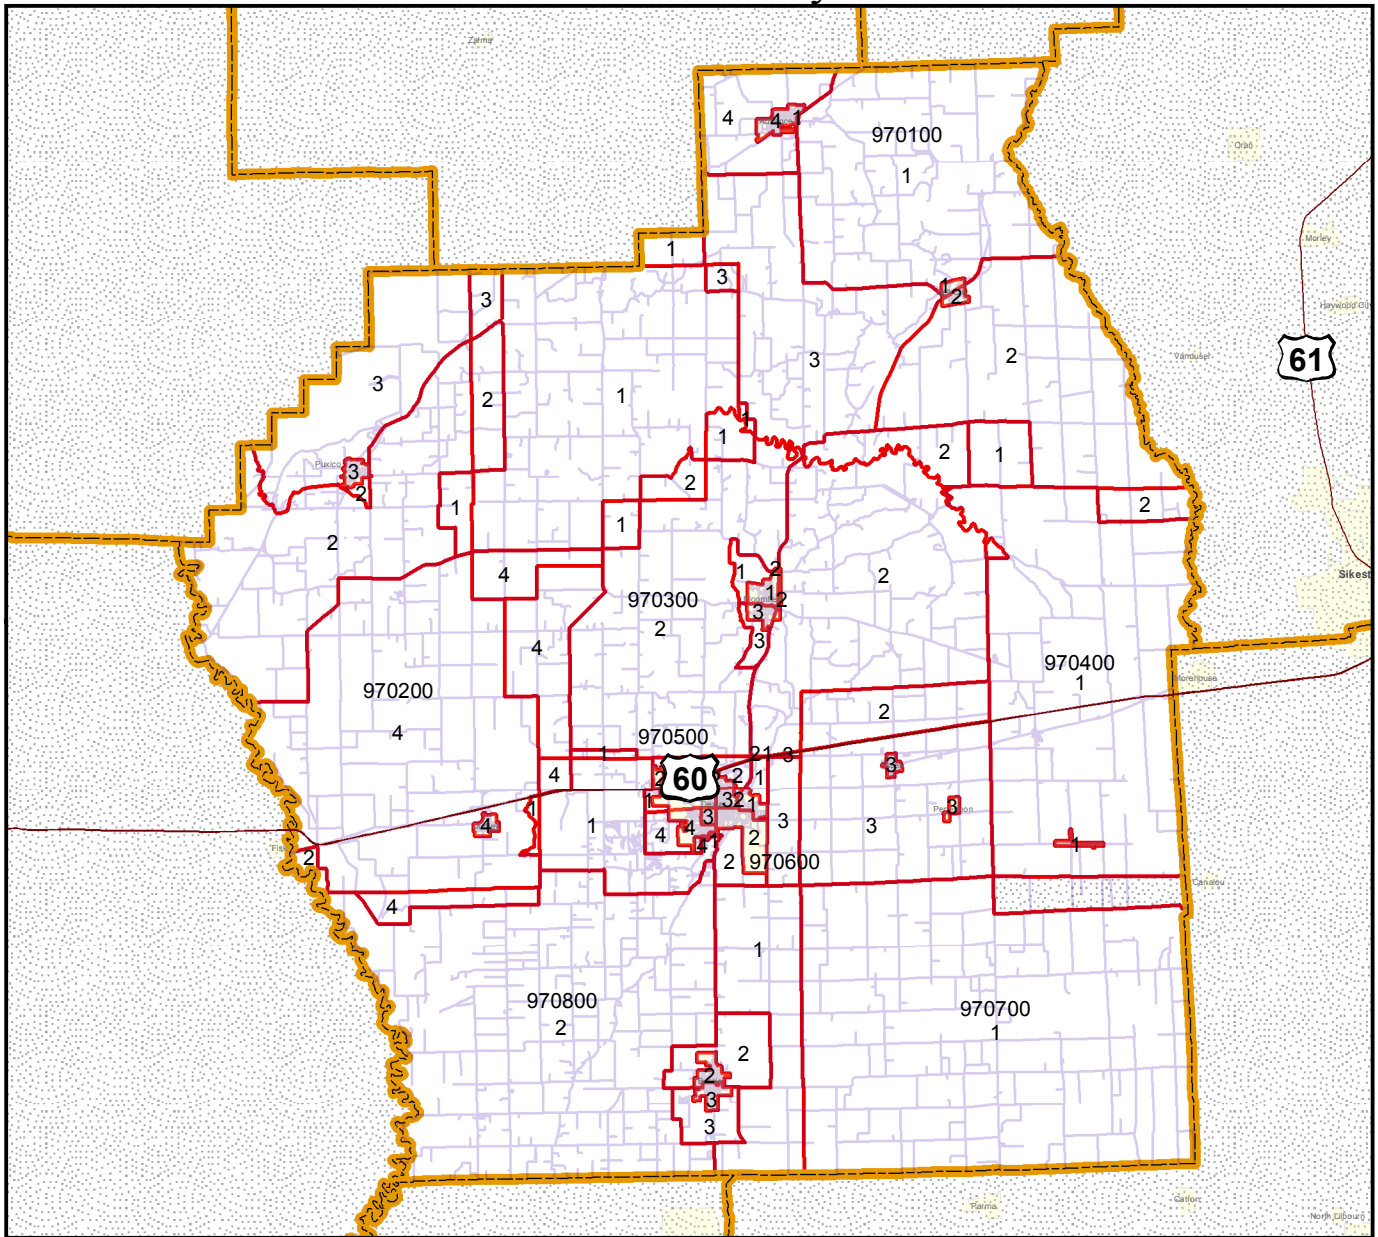

# Enhanced Enterprise Zone

## Stoddard County

### Legend

- Town / City
- EEZ Boundary
- County Boundary

Locator Map