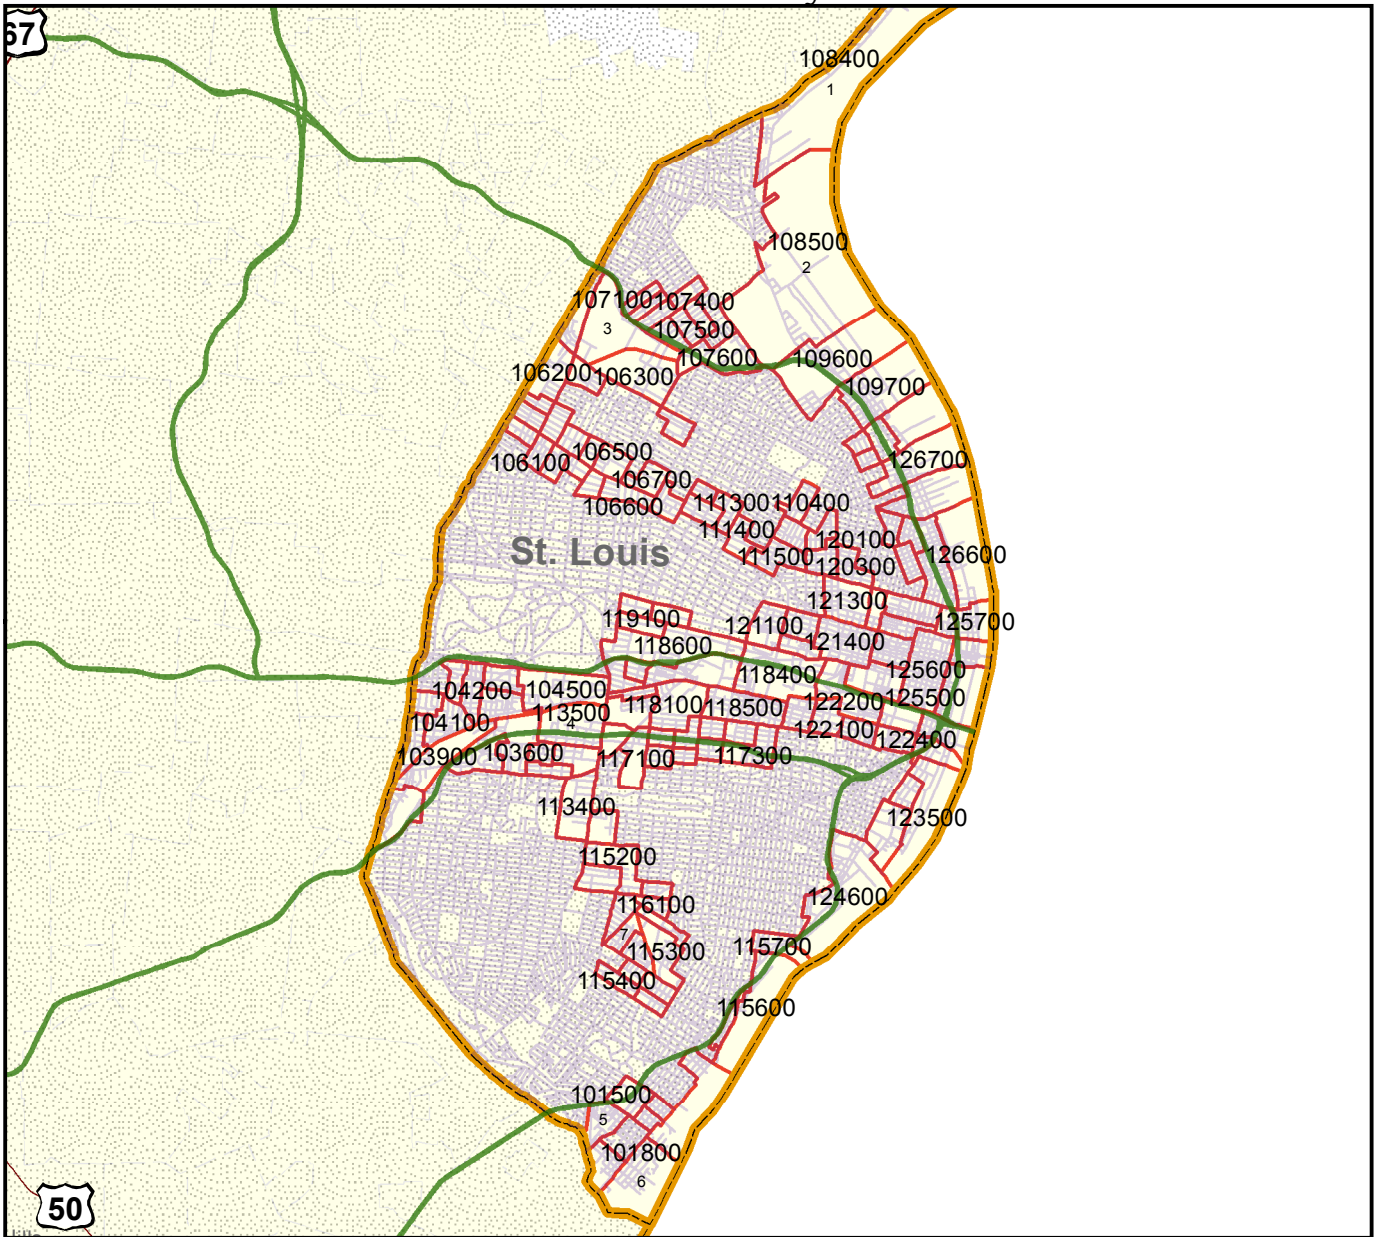

Enhanced Enterprise Zone

Saint Louis City

Legend

- Town / City
- EEZ Boundary
- County Boundary

Locator Map