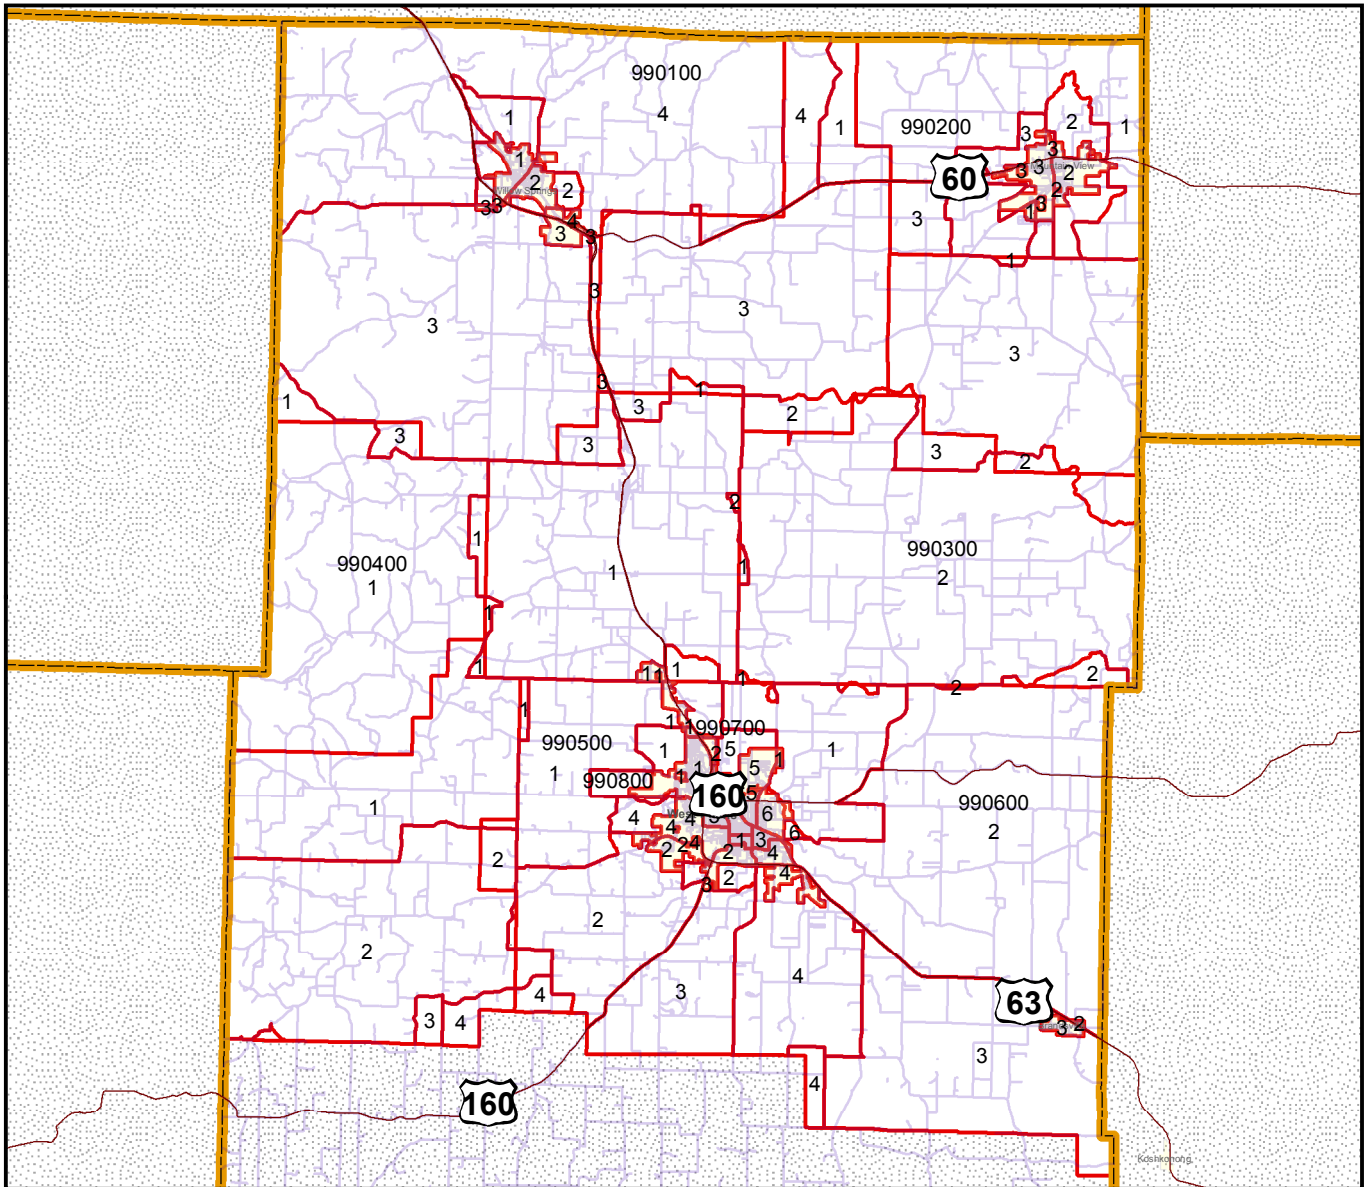

# Enhanced Enterprise Zone

## Howell County

### Legend

-  Town / City
-  EEZ Boundary
-  County Boundary

Locator Map