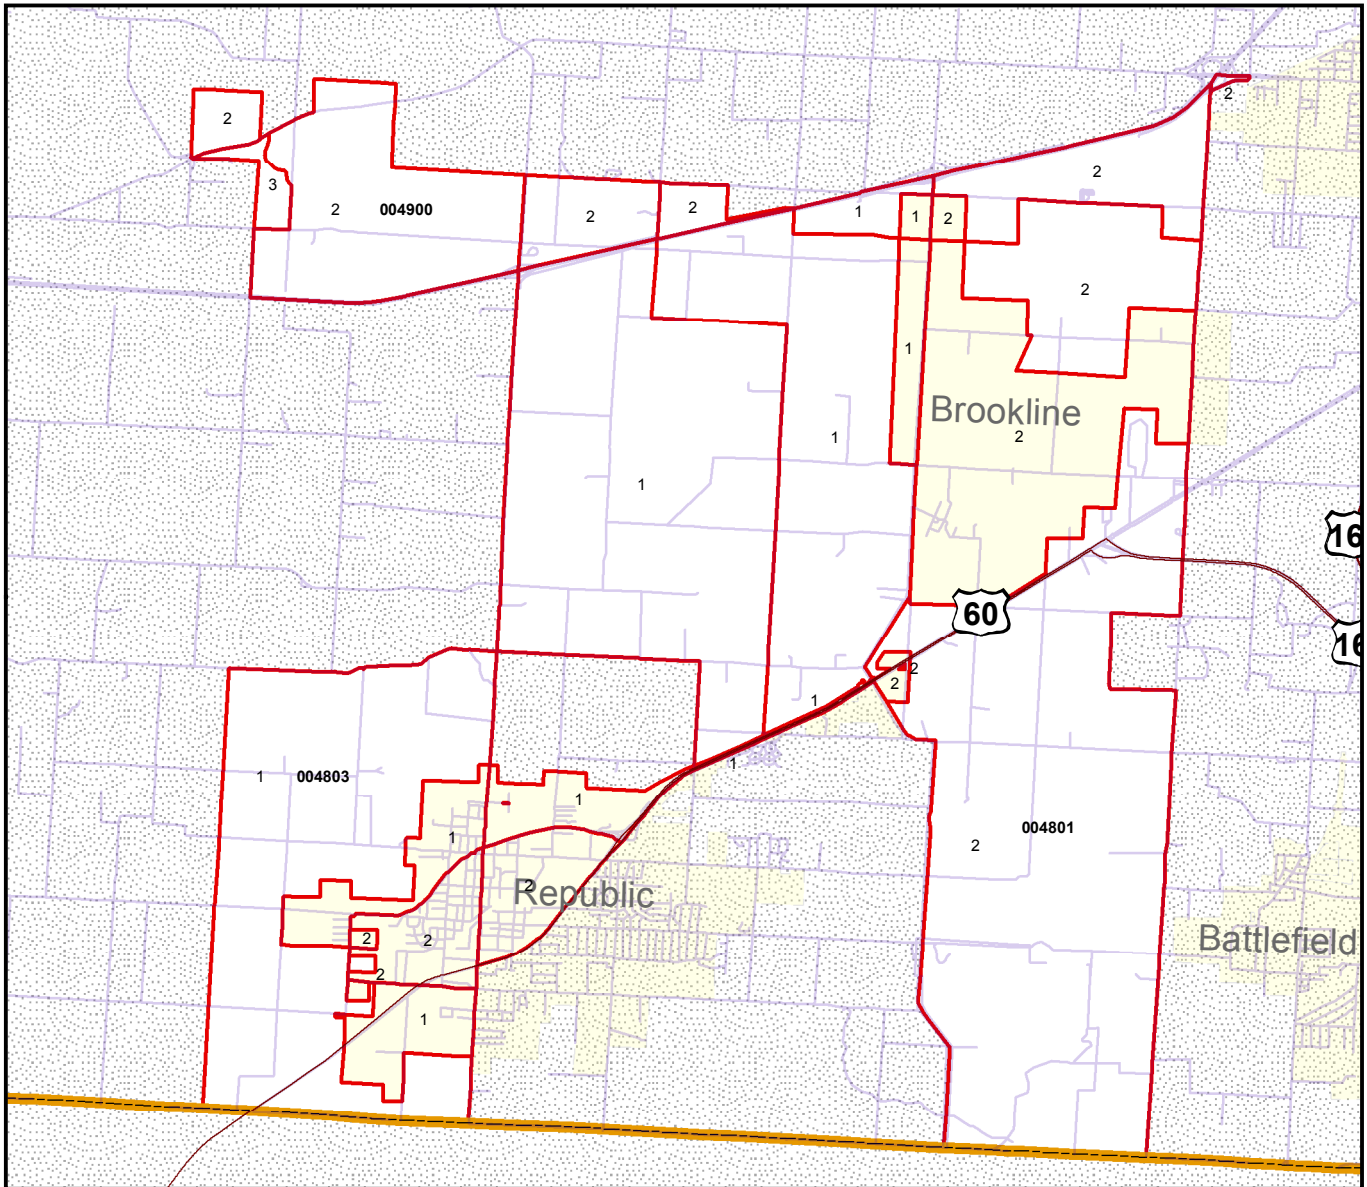

Enhanced Enterprise Zone

City of Republic

Legend

- Town / City
- EEZ Boundary
- County Boundary

Locator Map