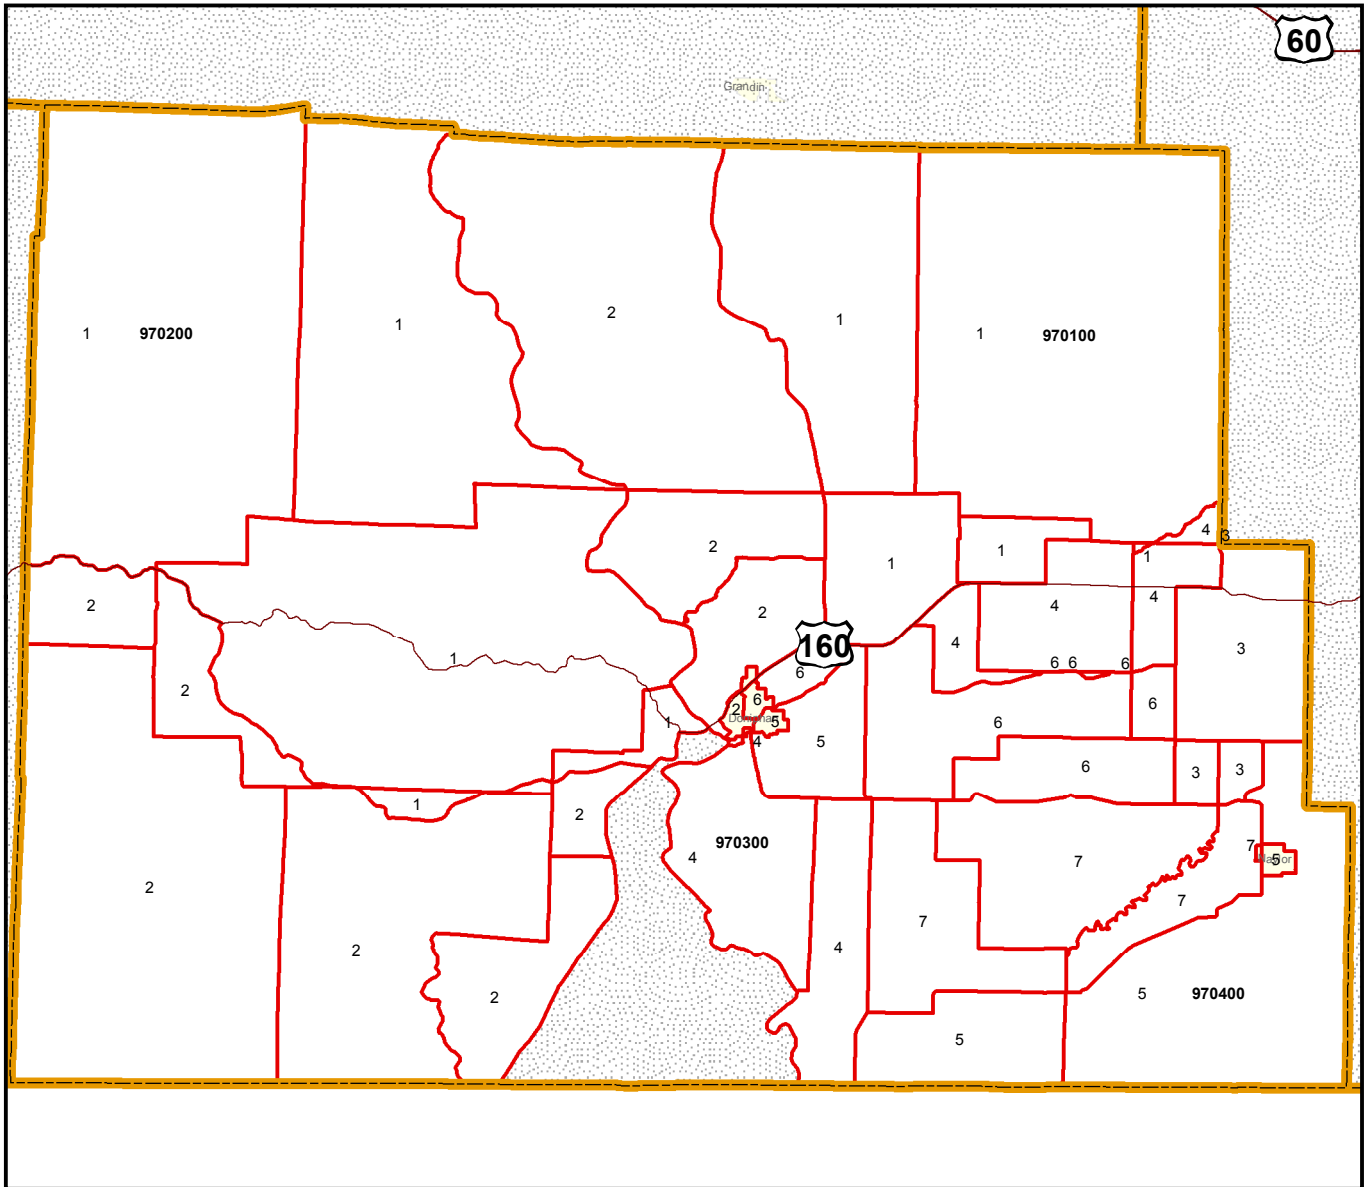

Enhanced Enterprise Zone

Ripley County

Legend

-  Town / City
-  EEZ Boundary
-  County Boundary

Locator Map