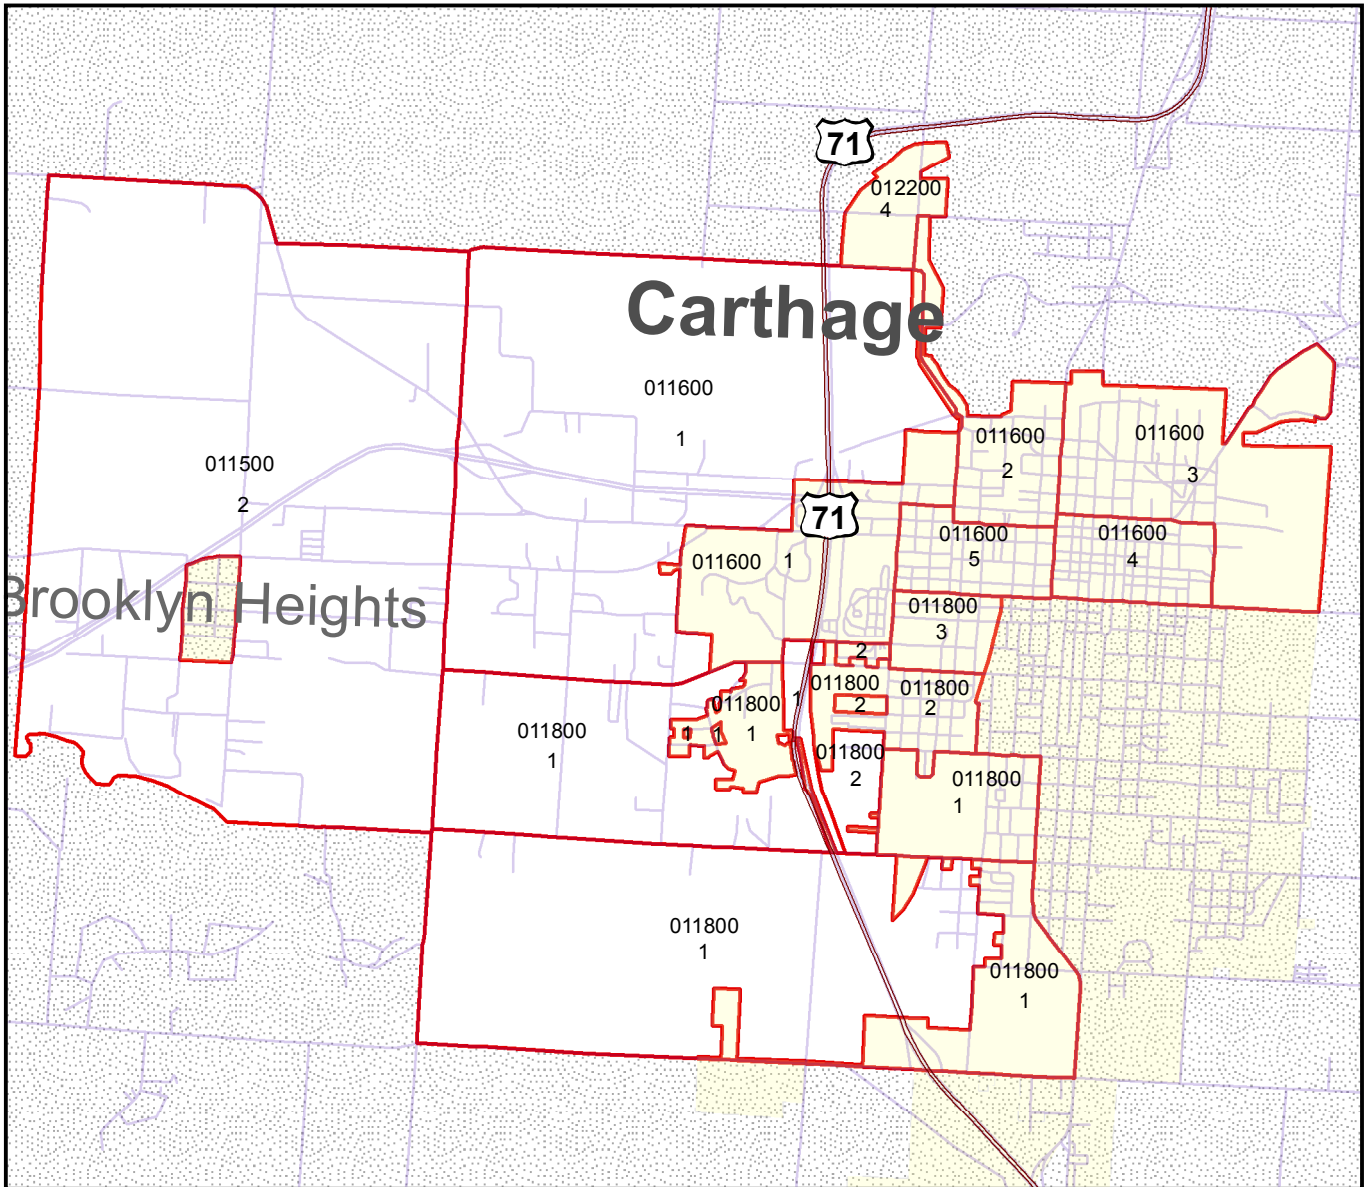

# Enhanced Enterprise Zone

## City of Carthage

### Legend

- Town / City
- EEZ Boundary - Carthage
- County Boundary

Locator Map