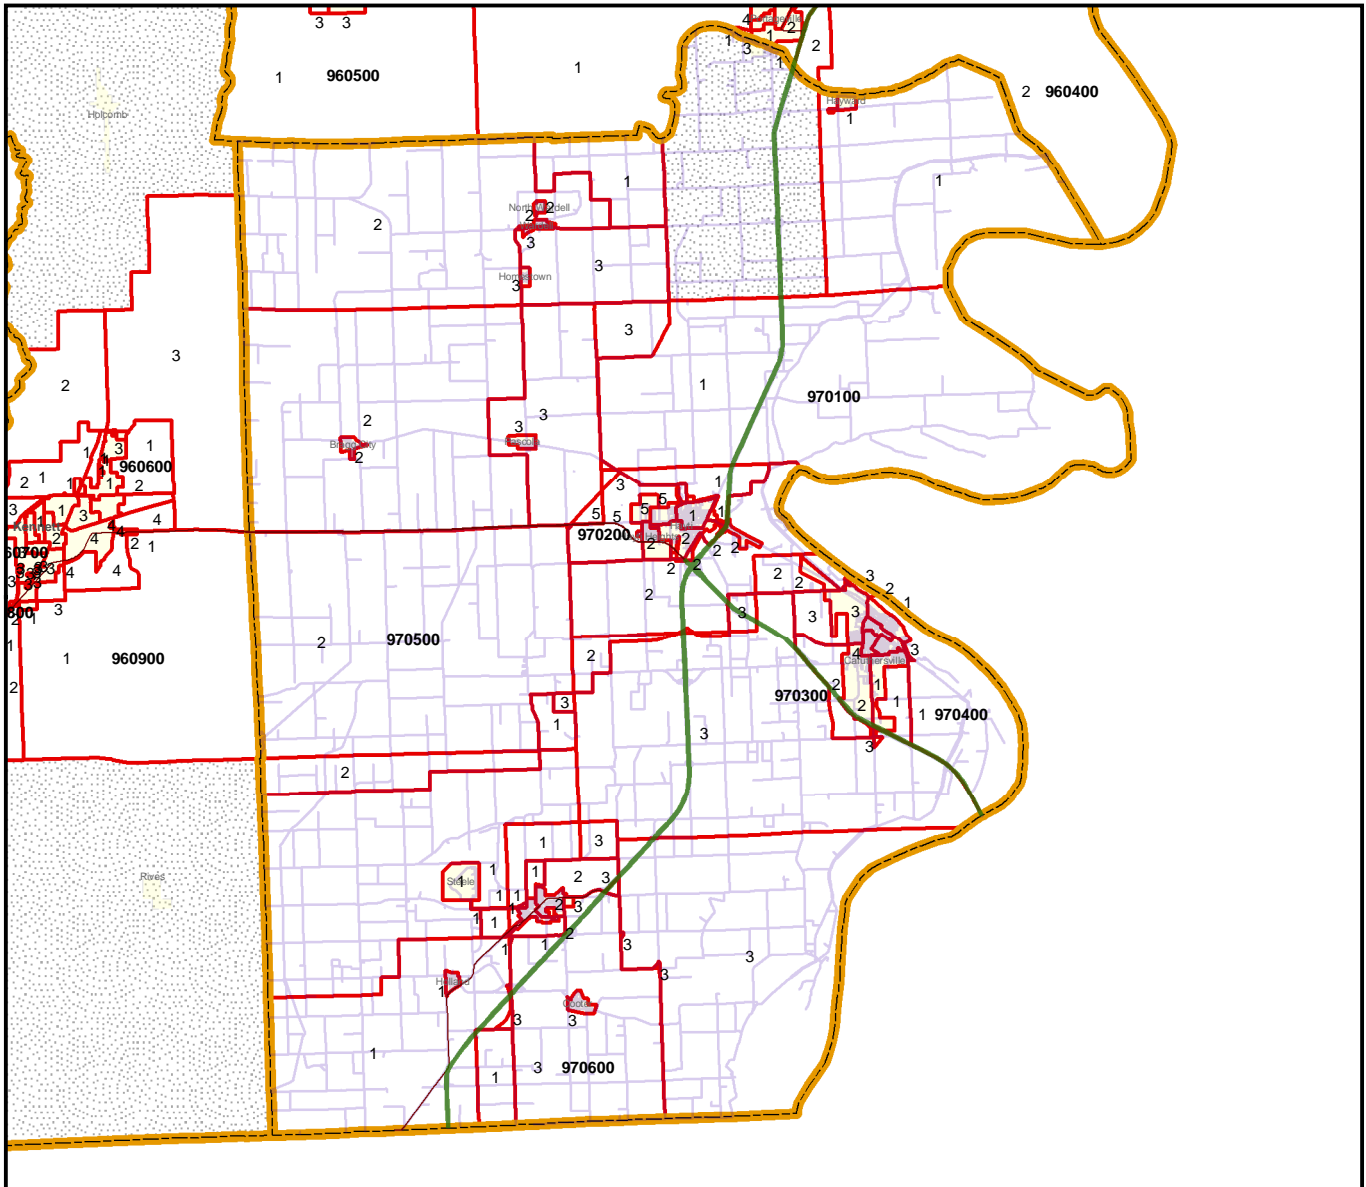

# Enhanced Enterprise Zone Pemiscot County

## Legend

-  Town / City
-  EEZ Boundary
-  County Boundary

00.51 2  
  
 Miles

Locator Map