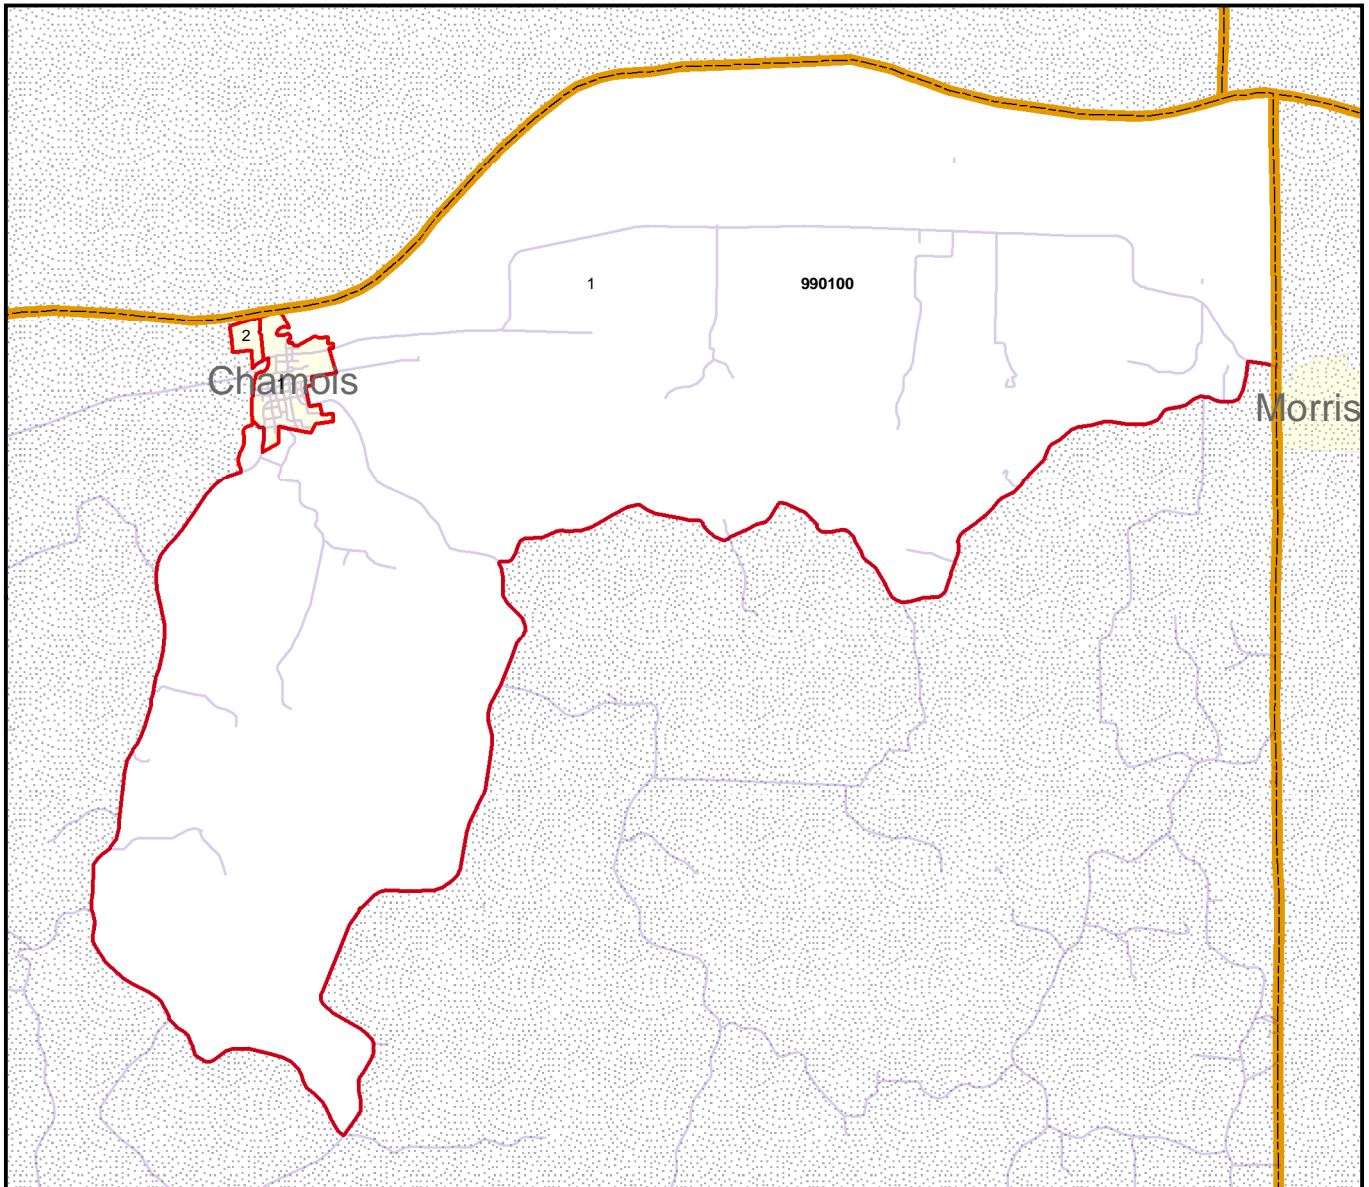

# Enhanced Enterprise Zone

## Osage County

### Legend

-  Town / City
-  EEZ Boundary
-  County Boundary

0 0.20.4 0.8  
Miles

Locator Map