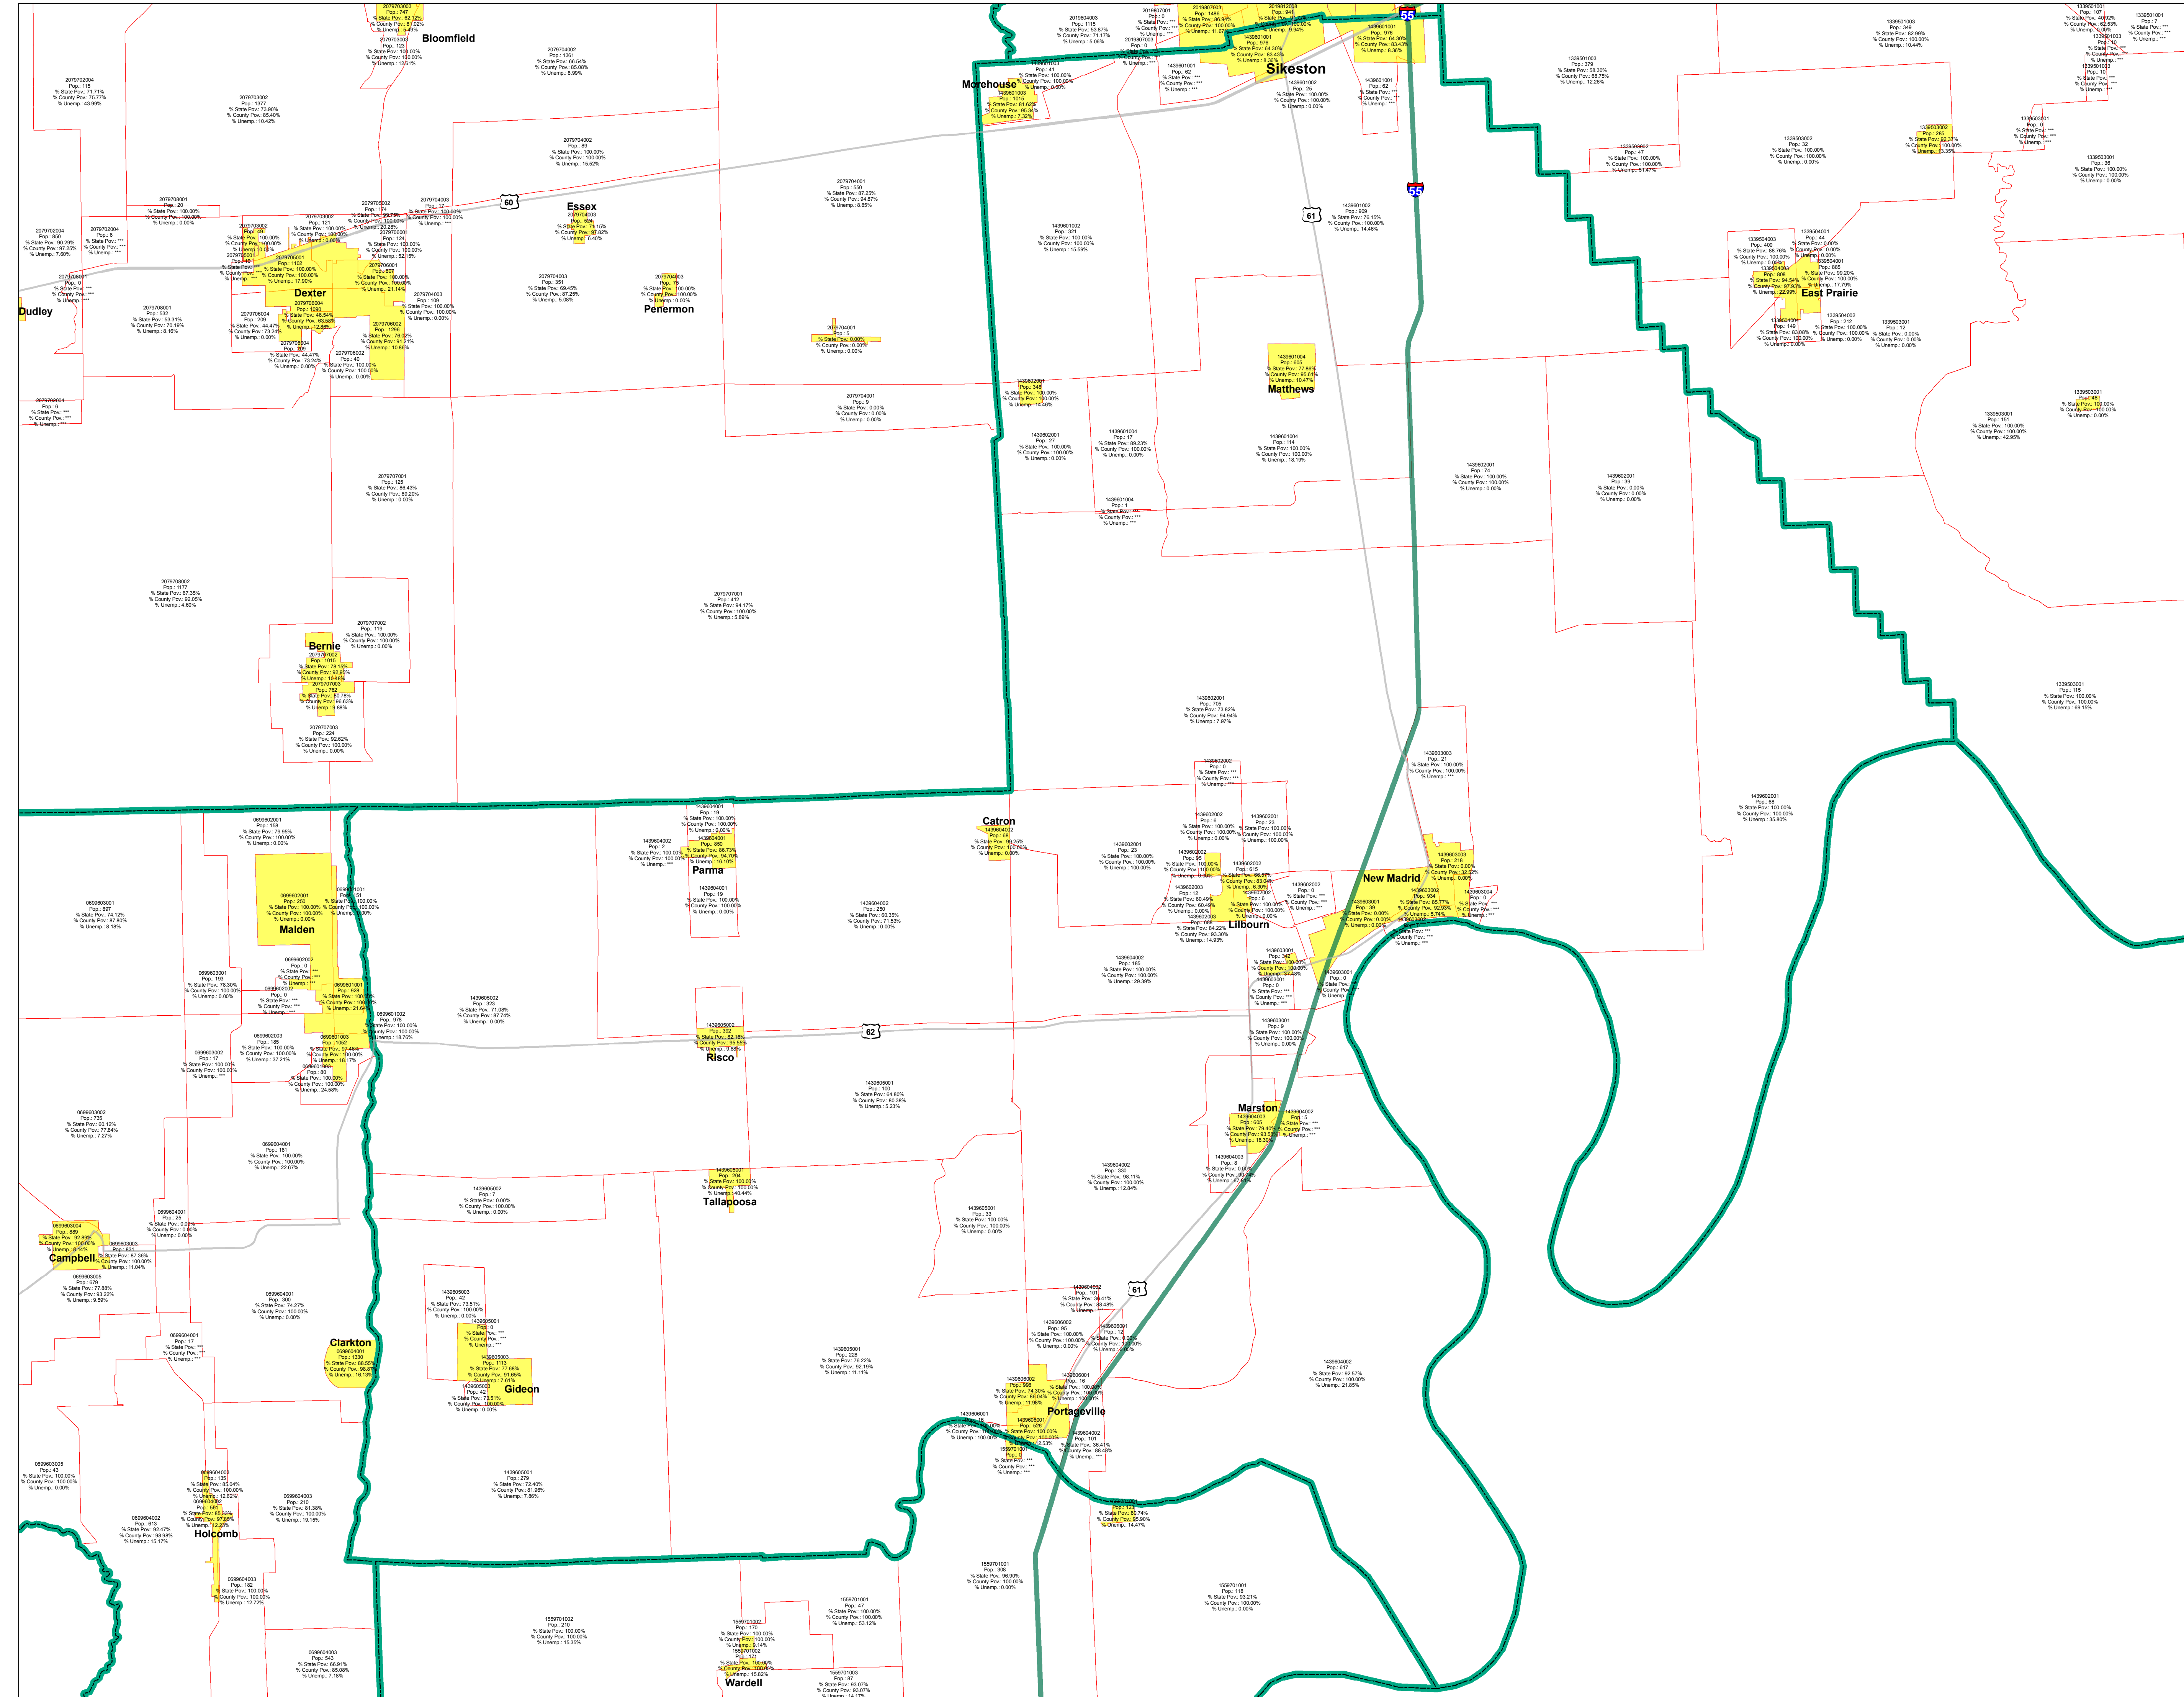

Enhanced Enterprise Zone - Blockgroup Information

New Madrid County

-  U.S. Highway
-  Interstate
-  County boundary
-  Town / City
-  Census Block

Locator Map