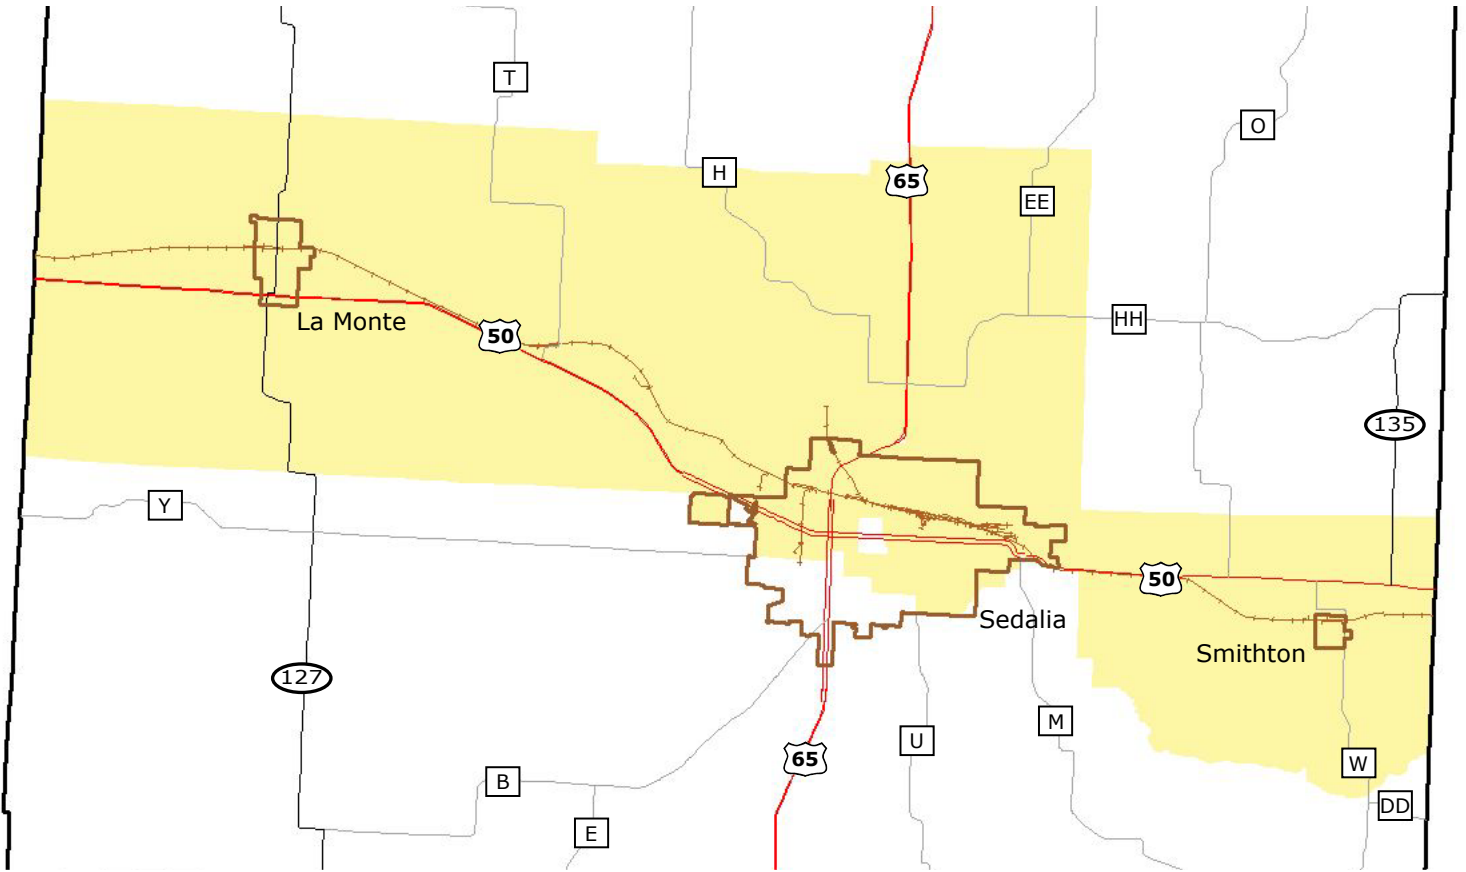

PETTIS COUNTY EEZ

LEGEND

-  Enhanced Enterprise Zone
-  U.S. Highway Multilane
-  U.S. Highway
-  State Route
-  Railroad

Source: Missouri Spatial Data Information Service
Missouri Department of Economic Development