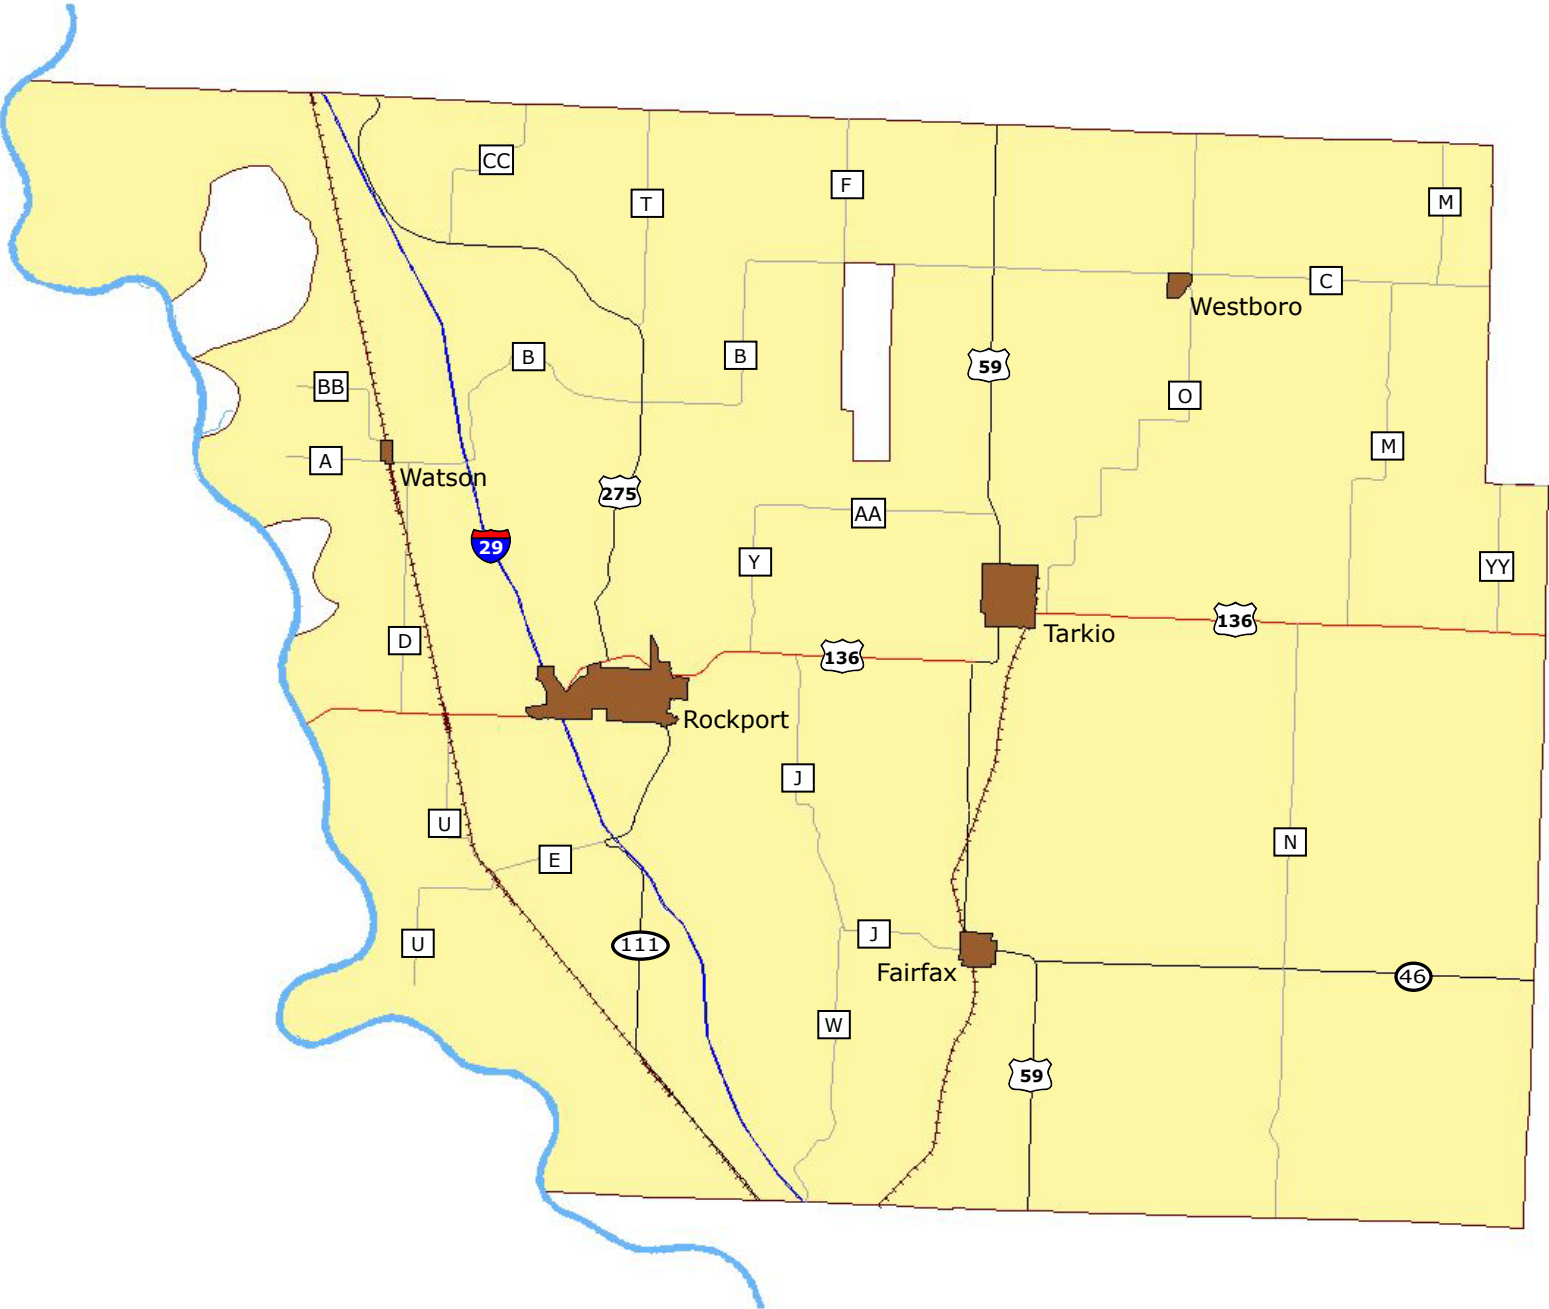

# ATCHISON COUNTY EEZ

**LEGEND**

- Enhanced Enterprise Zone
- Interstate Highway
- U.S. Highway
- State Route
- Railroad

Source: Missouri Spatial Data Information Service  
Missouri Department of Economic Development